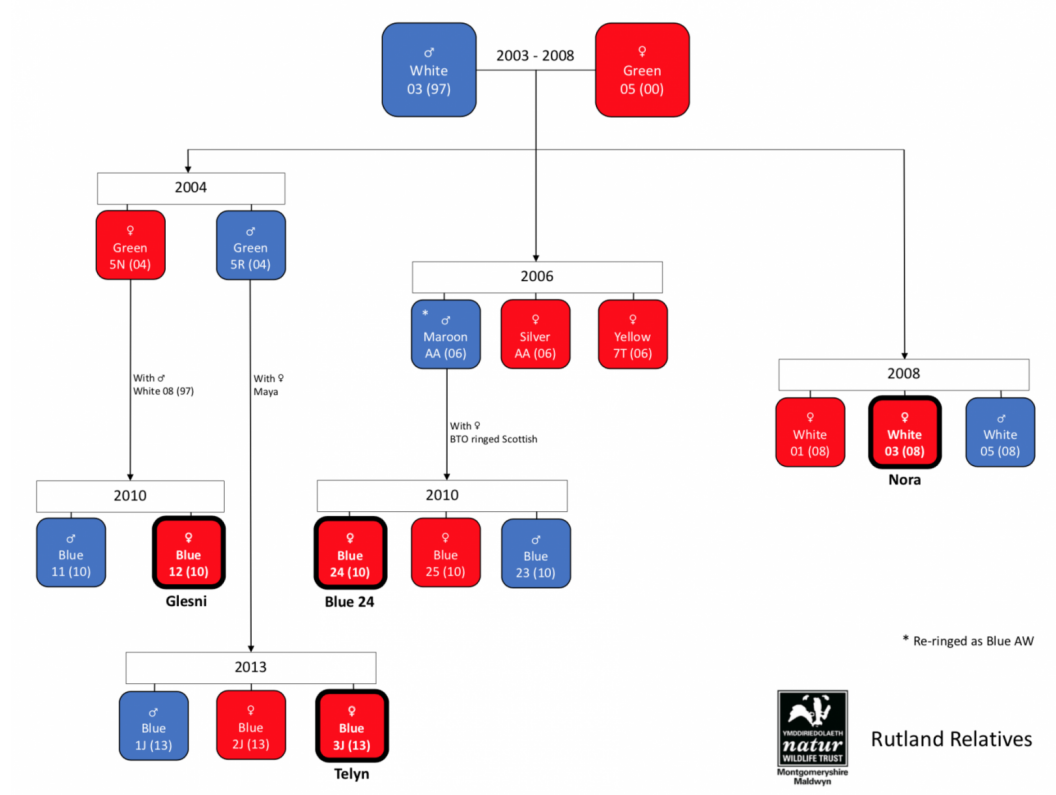

moneygiving | Donate >

Donate with **PayPal**

Find us on Facebook

Follow us on Twitter

Dyfi Ospreys Family Tree
Coeden Deulu Gweilch Dyfi
2011 - 2018

Rutland Relatives

Here is a chart explaining how all the breeding Rutland females in Wales are related to each other.