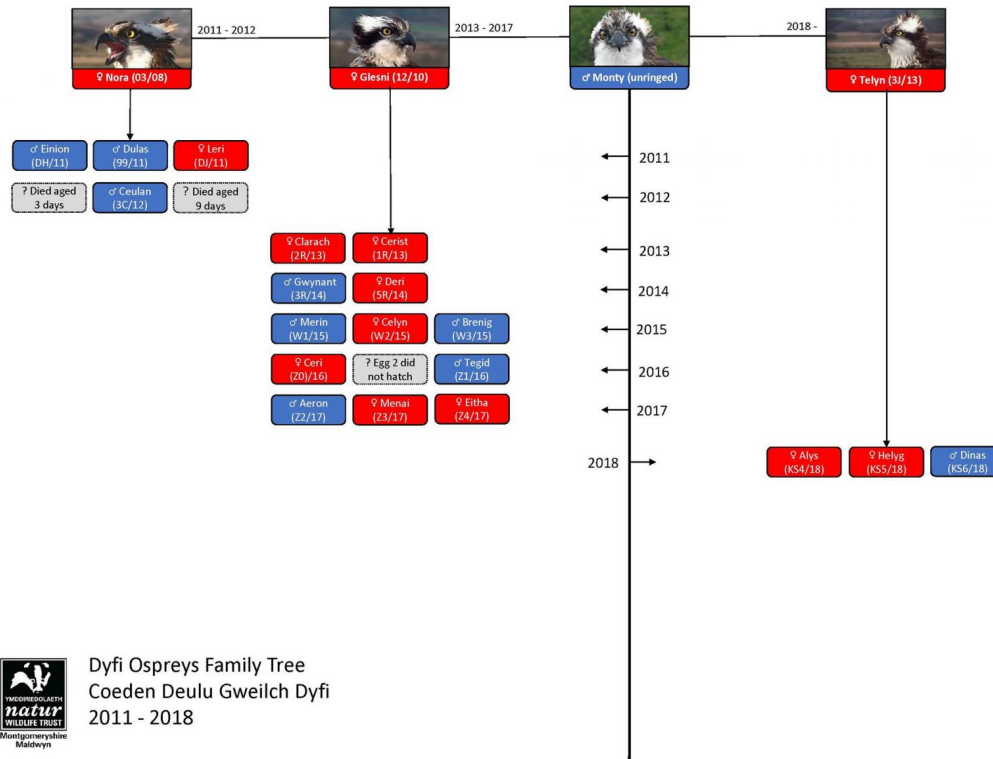

▶ Nora

▶ Dai Dot

Dyfi Osprey Key Dates

Dyfi Chicks 2011 - Present

Intruding Ospreys at Dyfi

2017 Season

2018 Season

Dyfi Osprey Bios

Join us
Protect local wildlife

Want to know who's who of the Dyfi Ospreys? You're in the right place...

Use the links in the left hand menu to find out more about the key characters at the Dyfi Osprey Project - you'll find all your favourite birds here.

moneygiving | Donate >

Donate with **PayPal**

Find us on Facebook

Follow us on Twitter

Dyfi Ospreys Family Tree
Coeden Deulu Gweilch Dyfi
2011 - 2018

Rutland Relatives

Here is a chart explaining how all the breeding Rutland females in Wales are related to each other.