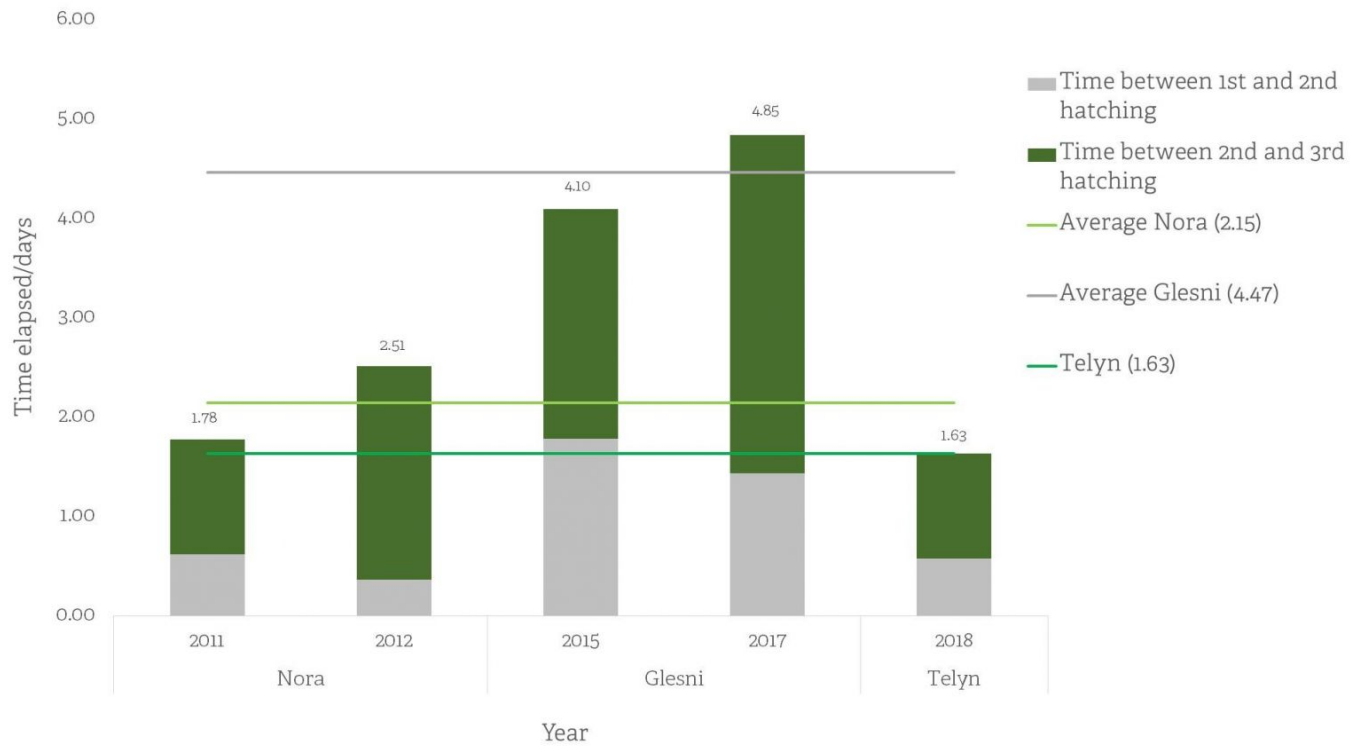

Hatching spans of Dyfi three-chick broods

[View page as PDF](#)
[Printer friendly version](#)
[Share](#)

- **Egg Data**
- Fledging Data
- Migration Data
- Fish Stats
- Welsh Chick Info
- Tracking Data 2011/12