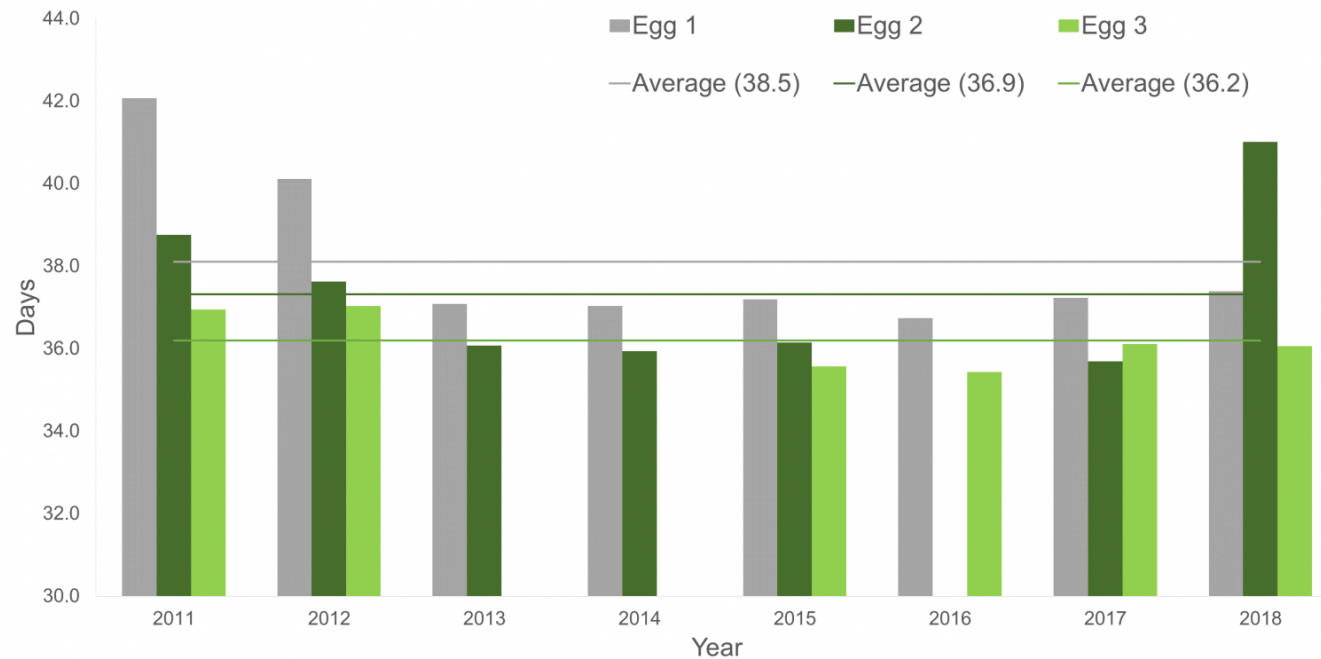

## Egg & Incubation Data

\*Did Not Hatch. Egg sent for analysis in July 2016 - The results proved to be a little inconclusive. You can read more in point number 7 of this [blog](#).

Dyfi Egg Data						
	Year	Egg order	Name	First mating to first egg laid (days)	Incubation period (days)	Sex
Nora	2011	Egg 1	Dulas	15	42.1	M
		Egg 2	Einion		38.8	M
		Egg 3	Leri		36.9	F
	2012	Egg 1	Died	16	40.1	
		Egg 2	Ceulan		37.6	M
		Egg 3	Died		37.0	
Glesni	2013	Egg 1	Clarach	19	37.1	F
		Egg 2	Cerist		36.1	F
	2014	Egg 1	Gwynant	24	37.0	M
		Egg 2	Deri		35.9	F
	2015	Egg 1	Merin	13	37.2	M
		Egg 2	Celyn		36.1	F
		Egg 3	Brenig		35.6	M
	2016	Egg 1	Ceri	15	36.7	F
		Egg 2	DNH*		DNH*	
		Egg 3	Tegid		35.4	M
	2017	Egg 1	Aeron	13	37.2	M
		Egg 2	Menai		35.7	F
Egg 3		Eitha	36.1		F	
Telyn	2018	Egg 1	Alys	18	41.0	F
		Egg 2	Helyg		37.4	F
		Egg 3	Dinas		36.1	M

## Incubation period of Dyfi chicks

### Delayed Incubation vs Standard Incubation

This chart below illustrates two very different reproductive strategies with regard to incubation.

Nora (2011/12) and Telyn (2018) did not incubate the first and second eggs fully until they had laid a third. This ensures that if all three chicks hatch, they do so very near to each other in time.

Glesni (2013 - 2017) on the other hand incubated immediately after laying her first egg - this results in a more spread out hatching sequence.

**The comparison is for the three-egg clutch years only, so that we're comparing apples with apples. The average hatch spread for Nora was 2.2 days, whereas the hatch-spread for Glesni's three chicks was more than double, 4.5 days.**