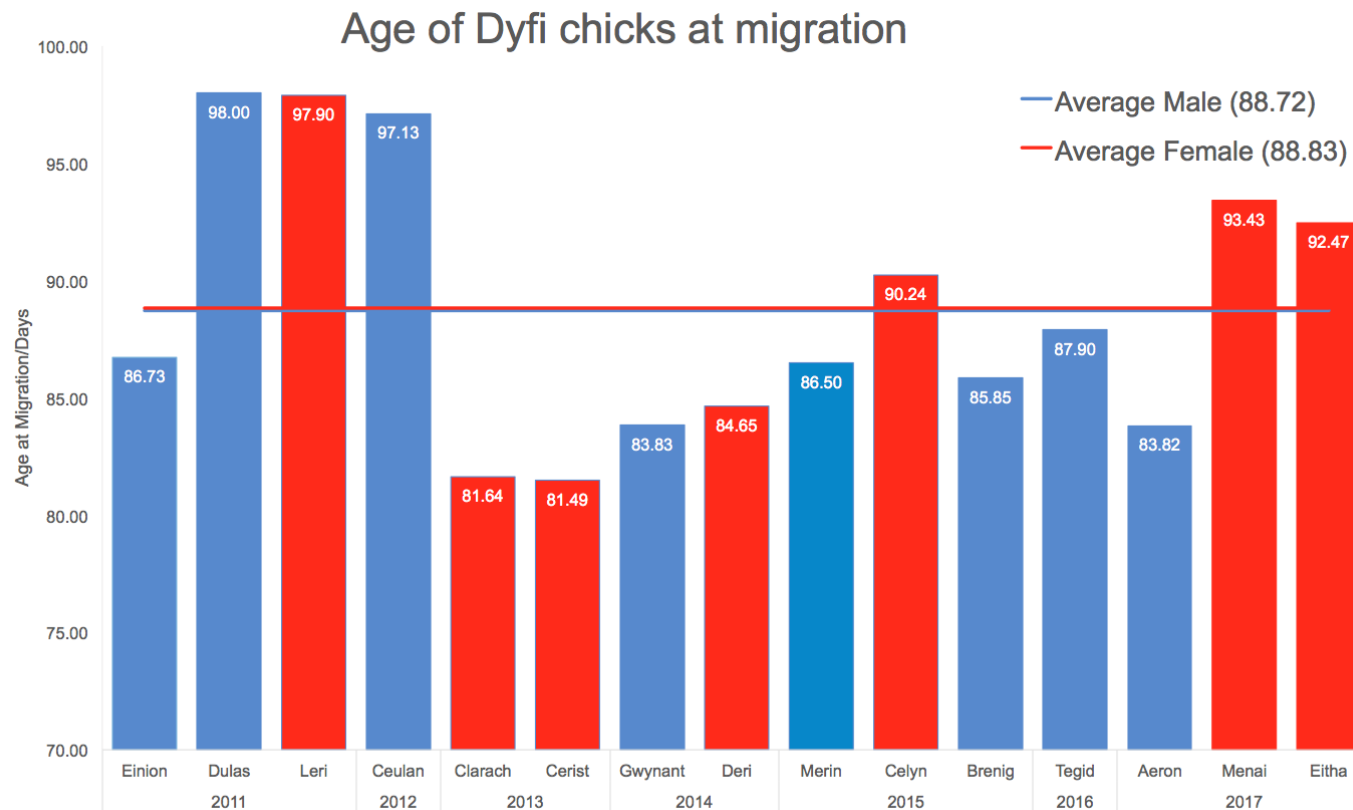

## Migration Data

Join us  
Protect local wildlife

These are the exact ages of each of the Dyfi chicks when we last saw them on the Dyfi.

We have assumed that the youngsters migrated shortly afterwards, which would be a safe assumption to make in view of data gathered from many satellite tracked birds we know of, including our own first four chicks in 2011 and 2012.

### Migration data

- Egg Data
- Fledging Data
- Migration Data**
- Fish Stats
- Welsh Chick Info
- Tracking Data 2011/12

[Accessibility](#) | [Privacy Policy](#) | [Contact Us](#)

Be part of it →

**Protecting Wildlife for the Future** Royal Society of Wildlife Trusts Registered Charity Number 207238