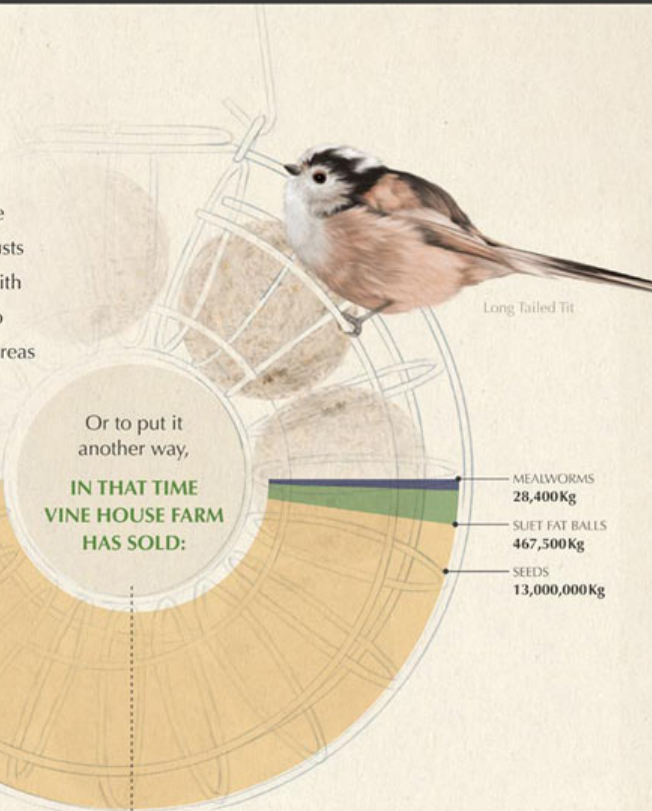

Vine House Farm is committed to reducing its impact on the environment and as much produce as possible is sourced from within the UK. It is Vine House Farm's active commitment to conservation and to sustainable and ethical supply chains that makes it a natural partner to The Wildlife Trusts.

# THANKS A MILLION!

Thanks to one family's passion for the natural world, across The Wildlife Trusts we are celebrating our partnership with Vine House Farm as their donation to support work to protect and restore areas for wildlife across the UK tops the **£1,000,000 mark!**

Or to put it another way,  
**IN THAT TIME  
VINE HOUSE FARM  
HAS SOLD:**

Blue Tit

Long Tailed Tit

MEALWORMS  
28,400 Kg  
SUET FAT BALLS  
467,500 Kg  
SEEDS  
13,000,000 Kg

**13,000 TONNES OF SEED**

13,000,000 Kg