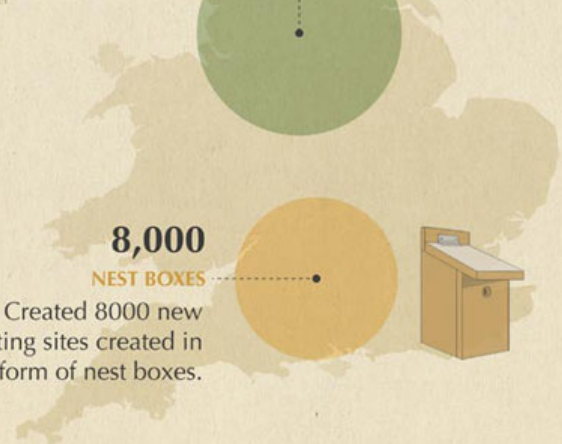

### Since our relationship started with Vine Houses Farm they have shipped:

**697bn** SEEDS  
out of their doors

Which, if laid in a line would stretch **3.484M km**

That's to the moon  
and back **5 times**

Vine House Farm have produced 1.2M  
kg bags of sunflower seeds since 2007.

**6,455,648,000**  
INDIVIDUAL BLACK  
SUNFLOWER SEEDS

Sold to  
**16,707**  
WILDLIFE TRUST  
CUSTOMERS

Reed Warbler

**12,670**  
NEW FEEDING PLACES  
on feeders in gardens  
across the UK.

**8,000**  
NEST BOXES

Created 8000 new  
nesting sites created in  
the form of nest boxes.

Our commitment to The Wildlife Trusts is long term and,  
when you buy from us, you're also supporting their vital work.