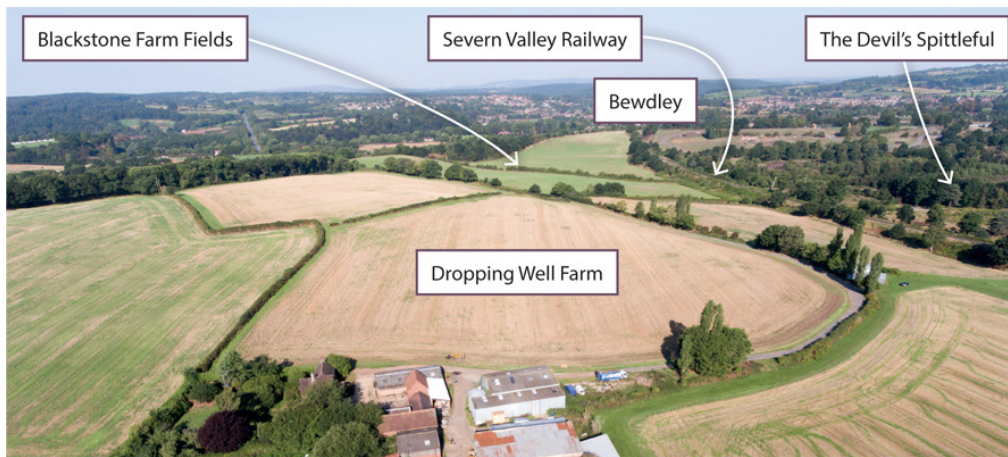

Wildlife needs you

To unlock the funding to purchase this incredible place, we need your support. We are approaching funding bodies who need to know that we can raise the funds necessary to match their grants; we are asking that you make a pledge now to support our public fundraising appeal in spring 2020. With a generous donation of £100,000 and a remarkable £50,000 donated by a member who wishes to remain anonymous, we are well on our way.

By pledging a donation now to our future fundraising appeal, you'll help us to show potential funders that we have your support to make this dream possible.

Please read our [Heathland Hero Pledge](#) document for more information.

Thank you!