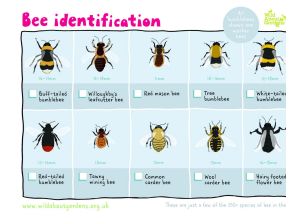

Whether you're in your garden, on our nature reserves or exploring your local green space, spotting wildlife is a fun and easy thing to do.

Why not download our spotting sheets and see how many species of wildlife you can spot?

Why not print some off and take your children, club or friends out with you to try them out?

Can't find what you're looking for here? Then try the [Wildlife Watch](#) website for more spotter sheets and ideas of activities to help wildlife where you live.