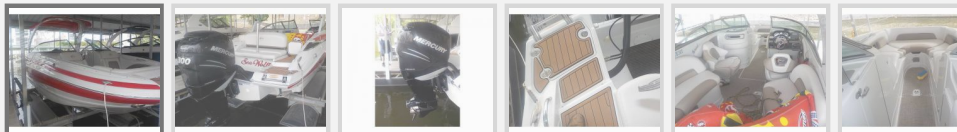

BOAT BROKERS

Double Diamond Brokerage Service

3502 Bagnell Dam Blvd.
Lake Ozark, MO. 65049
Office: 573-365-4144
Fax number: 573-365-3316

Description

2017 26' Crownline E6XS

Powered by: Single 300HP 4-Stroke Mercury Outboard, 120hrs at time of listing

Inclusive features: Pump-Out Head, Horn, Ladder, Stern Platform, Stereo w/ CD, Trim Tabs, Teak Rear Decking, Ray Marine Depthfinder, GPS, Vinyl Floor, Arch, Speedometer, Tachometer, Trim Gauge (Outdrive), Walk-Thru Windshield, Walk-Thru Transom, Ski and Tow, Docking Lights, Flip-Up Seats, Bimini Top, Cockpit Cover, Bow Cover

Hull Shape: Deep Vee
Dimensions: LOA: 26'
Beam: 8' 6"
Weight: 5300lbs plus motor
Hull: Fiberglass
Engines: Single 300HP 4-Stroke Mercury Outboard, 120hrs at time of listing
Accommodations: Pump-Out Head
Trim Tabs
Vinyl Floor
Arch
Ski and Tow
Flip-Up Seats
Electronics: Stereo w/ CD
Ray Marine Depthfinder
GPS
Electrical Equipment: Speedometer
Tachometer
Trim Gauge (Outdrive)
Outside Equipment/Extras: Horn
Ladder
Stern Platform
Teak Rear Decking
Walk-Thru Windshield
Walk-Thru Transom
Docking Lights
Covers: Bimini Top
Bow Cover
Cockpit Cover