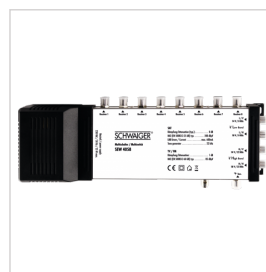

Schwaiger...

58.82 €

In den Warenkorb