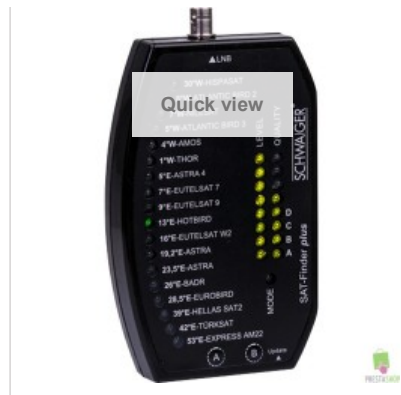

Add to cart

More

Lieferbar

Quick view

Schwaiger SF9002

138.57 €

Add to cart

More