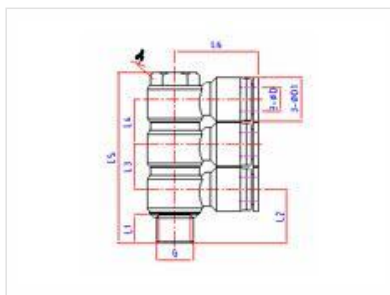

Conector rapid 90 grade Banjo triplu, filet exterior FE

MODEL ØD G L1 L2 L3 L4 L5 L6 ØD1

BPH3184	4	G1/8	5.5	14	15	15	53	23.5	11.5	12
BPH3144		G1/4	7.5	17.3	15	15	56.3	25.5	11.5	14
BPH3186	6	G1/8	5.5	14	15	15	53	23.5	13.5	12
BPH146		G1/4	7.5	17.3	15	15	56.3	25.4	13.5	14
BPH3386		G3/8	7.5	19	15.7	15.7	64.4	29.5	13.5	19
BPH3188	8	G1/8	5.5	15	15	15	53	26.5	15	12
BPH3148		G1/4	7.5	18.3	15	15	56.3	29	15	14
BPH3388		G3/8	7.5	19	15.7	15.7	64.4	30	15	19
BPH3128		G1/2	10	24.5	21.5	21.5	82	32.5	15	24
BPH31810	10	G1/8	5.5	16.8	19	19	61.5	30.3	19	12
BPH31410		G1/4	7.5	20	21.5	21.5	69.3	32.5	19	14
BPH33810		G3/8	7.5	21	21.2	21.2	75.4	33	19	19
BPH31210		G1/2	10	25	21.5	21.5	82	36	19	24
BPH31412	12	G1/4	7.5	21.5	21.5	21.5	69.3	33.5	21.5	14
BPH33812		G3/8	7.5	22	21.2	21.2	75.4	35.5	21.5	19
BPH31212		G1/2	10	26	21.5	21.5	82	36.5	21.5	24