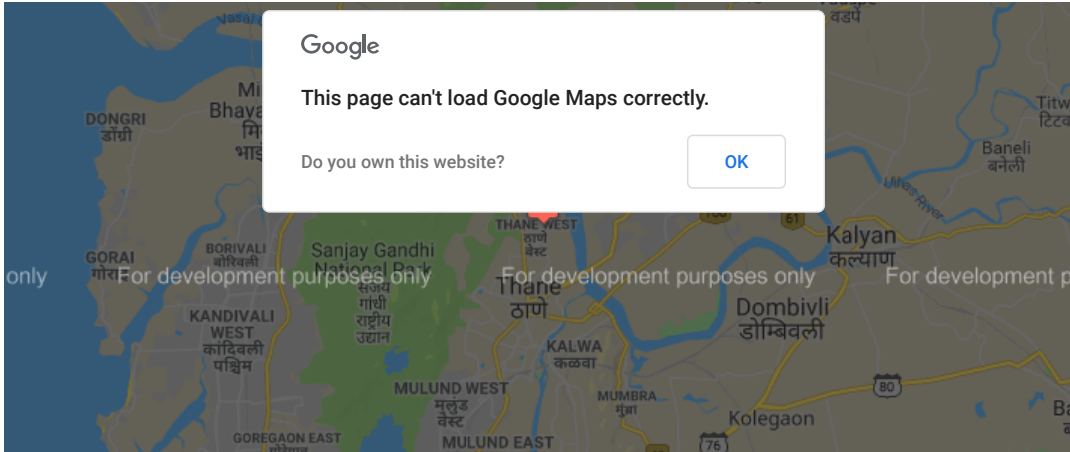

Address **Comments (o)**

001, 13B, Shreeji Splendor, Near Brahmand Phase 7, Thane West Thane, Maharashtra, India 400607

From:

To: 001, 13B, Shreeji Splendor, Near Brahmand Phase 7, Thane West Thane, Maharashtra, India 400607