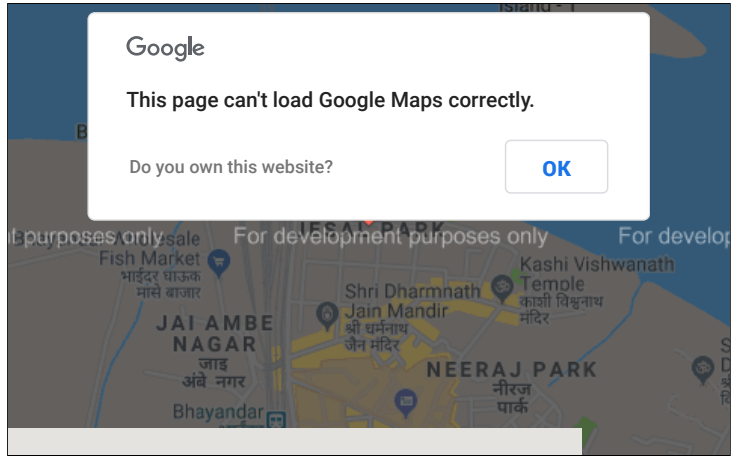

Yellow Page Classifieds
FREE!
Mira Bhay...
1.4K likes
biggest local search engine

Like Page

Be the first of your friends to like this

Business Listings FREE!!

Place Your Ad (125x125)

- **Open for 24 hours?:** Yes
- **Landmark:** Near Bhayander Station
- **Contact Person:** Gaurav Mishra
- **Mobile:** +91 8655555421
- **Contact email :** gaurav@digitalavega.com
- **Website:** <http://www.digitalavega.com>

Jesal Park, Bhayander East, A-41, Ostwal Ornate, Opp Jain Temple Jesal Park, Bhayander (E), Maharashtra, India 401105

From:

To: **Jesal Park, Bhayander East, A-41, Ostwal Ornate, Opp Jain Temple Jesal Park, Bhayander (E), Maharashtra, India 401105**

[Get direction](#)

[Show reviews](#)

Company About Us Disclaimer Testimonials Share your reviews Terms of Service Careers Contact us Help Support	Popular Search Party/Wedding Hall Travel/Tours Car Dealers Schools Loan Consultants Jobs Cake Shops Computer Dealers	Popular Search Restaurant & Bars Hospitals Car Rental Health Clubs Real Estate Agents Banks & ATM's Movie Showtimes Doctors	Stay Connected Facebook Twitter Google+