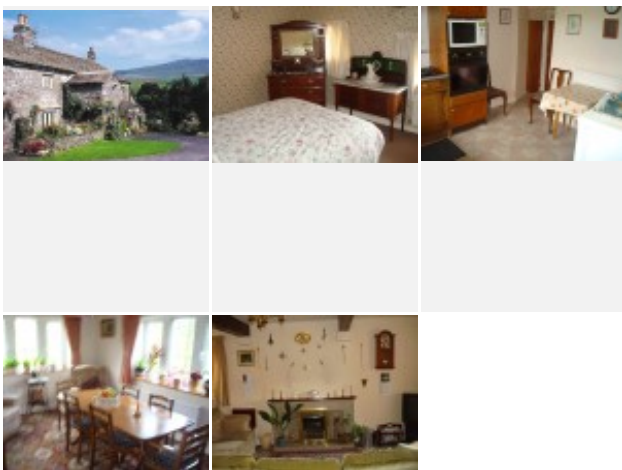

Information

Website Link: <http://www.blindbeck.co.uk/>

Email Address: h.huddleston@daelnet.co.uk

More Information:

The cottage is of a high standard with exposed beams and is full of character and charm with breathtaking views overlooking Pen-y-Ghent, consists of kitchen with dining area, lounge with TV and video, dining room, downstairs shower and toilet. Upstairs consists of 3 bedrooms (2 double and 1 single) and bathroom. The well equipped kitchen consists of electric cooker, microwave, fridge/freezer, iron, toaster, washer and spin dryer.

Bed linen, towels, heating, toilet rolls, tea towels, washing up liquid are included in the rent of the cottage, private gardens and spacious patio is also available together with free parking for 2 cars.

The Crown and the Golden Lion Inn and the village shop/Post Office are all within 10 minutes walk away.

SORRY NO PETS

Telephone Number: 01729 860396