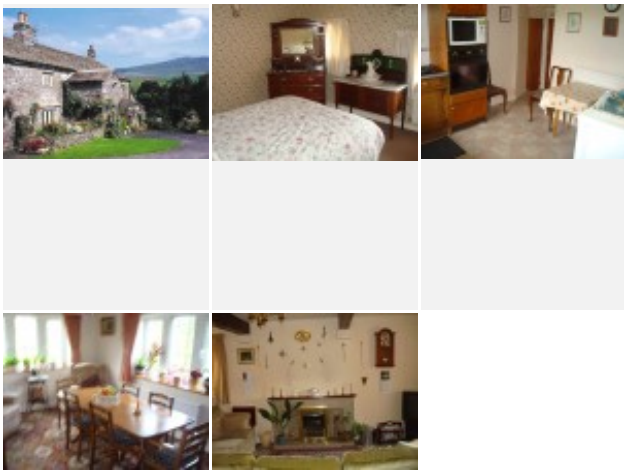

Information

Website Link: <http://www.blindbeck.co.uk/>

Email Address: h.huddleston@daelnet.co.uk

More Information:

The cottage is of a high standard with exposed beams and is full of character and charm with breathtaking views overlooking Pen-y-Ghent, consists of kitchen with dining area, lounge with TV and video, dining room, downstairs shower and toilet. Upstairs consists of 3 bedrooms (2 double and 1 single) and bathroom. The well equipped kitchen consists of electric cooker, microwave, fridge/freezer, iron, toaster, washer and spin dryer.