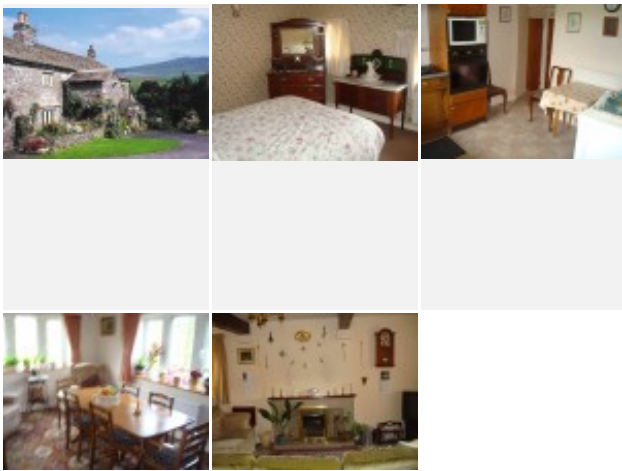

Information

Website Link: <http://www.blindbeck.co.uk/>

Email Address: h.huddleston@daelnet.co.uk

More Information:

The cottage is of a high standard with exposed beams and is full of character and charm with breathtaking views overlooking Pen-y-Ghent, consists of kitchen with dining area, lounge with TV and video, dining room, downstairs shower and toilet. Upstairs consists of 3 bedrooms (2 double and 1 single) and bathroom. The well equipped kitchen consists of electric cooker, microwave, fridge/freezer, iron, toaster, washer and spin dryer.

Bed linen, towels, heating, toilet rolls, tea towels, washing up liquid are included in the rent of the cottage, private gardens and spacious patio is also available together with free parking for 2 cars.

The Crown and the Golden Lion Inn and the village shop/Post Office are all within 10 minutes walk away.

SORRY NO PETS

Telephone Number: 01729 860396