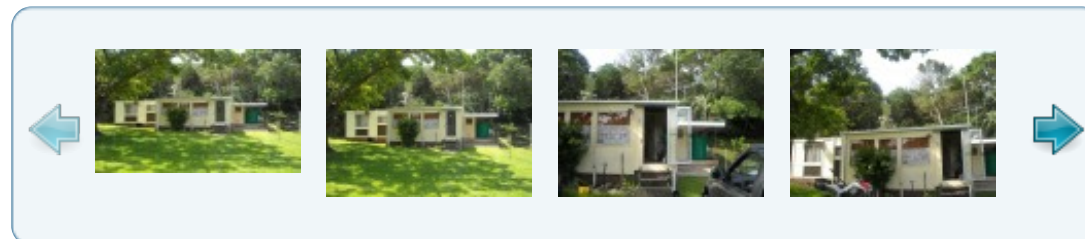

Self Catering Holiday Cottage Available For The Holidays in Glen Eden

Submitted by [Admin](#) on 01/08/14 05:42

in [Accommodation](#) [Self Catering](#)

Find Recent listings

Jun 2018

Su	Mo	Tu	We	Th	Fr	Sa
					1	2
3	4	5	6	7	8	9
10	11	12	13	14	15	16
17	18	19	20	21	22	23
24	25	26	27	28	29	30

Latest comments

[Anonym: Johan](#)
10/30/12 15:55

We w ant to thank Glenn and his team for a job w ell done. He w as alw ays on site and is hands on. We absolutely love our new ...

[Border Home Improvements Trust >>>](#)

Similar listings

[Forest Tree Lodge](#)
01/08/14 05:42

Short description