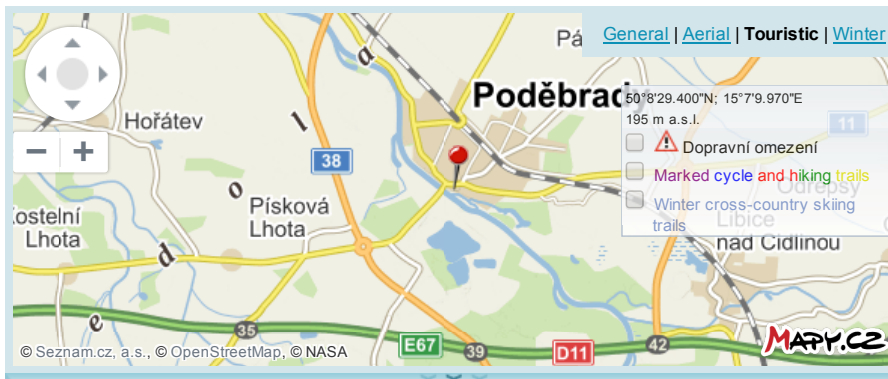


 [unregistered user](#)
[I have visited this event](#)

0
[Like](#)
[Tweet](#)

(Svatomartinské slavnosti Poděbrady)

Type:	celebration, markets / fair, wine tasting
Event venue:	Poděbrady - chateau (Poděbrady)
Date and time of event:	Su November 11, 2012
Significance of event:	regional
Barrier-free access:	no
Data sources:	Organizer - operator

Book accommodation online

 **Poděbrady**
[another accommodation offer](#) 
422 m

Photo [Pohled z ulice](#)

Points of interest in the surroundings

-  [Lego Museum](#) 
tourist building
Poděbrady
168 m
-  [Film Legends Museum](#) 
tourist building
Poděbrady
201 m

Nearest information centre

 [Tourist information centre Poděbrady](#) 
Poděbrady
223 m

Transport accessibility **Touristic objects around** **Events around**

 **How do I get there from:** By car By bicycle By foot Search

The nearest train stations:

- [Poděbrady](#) 927 m
- [Velké Zboží](#) 3 km
- [Libice n.Cidlinou](#) 5 km

Nearest bus stop:

- [Poděbrady, Riegrovo nám.](#) 248 m
- [Poděbrady, Palackého](#) 349 m
- [Poděbrady, škola](#) 503 m