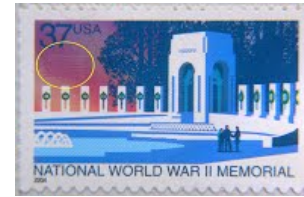

Navigation

Hidden Images in United States Stamps

Stamp Images (Normal View)

Decoded Stamp Images (Click for Larger Image)

Listing of U.S. Stamps With Hidden Images (Sorted by Scott #)

USPS Stamp Decoder

Stamp Decoder Packaging

Scrambled Indicia

Contact

Sitemap

Navigation

[Hidden Images in United States Stamps](#) > [Stamp Images \(Normal View\)](#) >

Decoded Stamp Images (Click for Larger Image)

- Scott# 3168 1997 32c Lon Chaney, Hidden Image: Phantom of the Opera, Hidden Image: 2 Opera masks
 Scott# 3169 1997 32c Bella Lugosi as Dracula, Hidden Image: 3 Bats
 Scott# 3170 1997 32c Boris Karloff, Hidden Image: Frankenstein, Hidden Image: 3 Lightning bolts
 Scott# 3171 1997 32c Boris Karloff as the Mummy, Hidden Image: 2 Egyptian deities
 Scott# 3172 1997 32c Lon Chaney, Jr. as the Wolfman, Hidden Image: 2 Howling wolves