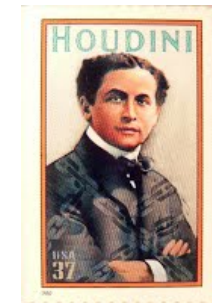

Scott# 3651 2002 37c Harry Houdini, Hidden Image: 4 Chains