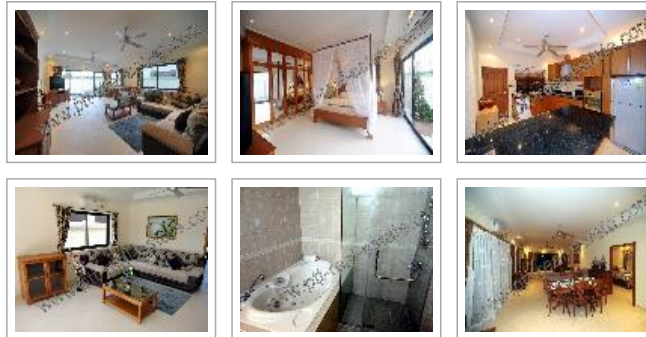

Search Real Estate:

Find condo or house
Property ID:

OR FAST SEARCH:

Type: ▼
Price: ▼
Zone: ▼

Sort: ☒ Economic First
☐ Luxury First

[Advanced search](#)

Real Estate in Pattaya:

- [New projects](#)
- [Best price condos](#)
- [Condos for sale](#)
- [Condos for rent](#)
- [Houses for sale](#)
- [Houses for rent](#)
- [Commercial property](#)
- [Property renovation](#)

Deals of the week:

- [Condo Pattaya](#)
- [House Pattaya](#)
- [Business](#)

Call us anytime:

Kim (English, Thai):
+66 8 4866 5346
Skype: pttkim

Jack (Русский, English):
+66 8 4449 1254
Skype: vei1971
pttrealestate@gmail.com

Pattaya Real Estate: House. Property ID# 1060

Click an image to view big photo. Scroll page down to see map.

House - Jomtien	Adare Garden 3
Area, sq.m.:	220
Floor:	2
Bed(s):	4
Bath(s):	3
Furnished:	Furnished
Balcony size:	No balcony
Seaview:	No seaview
Ownership:	Thai Company
Property transfer fee:	50/50 split
Rental price:	50,000.00 THB

[Download this page as pdf.](#)

[Ask more about this property.](#) [Email this property to a friend.](#)

House description.

Private pool Villas for rent. The house has 4 bedrooms/ 3 bathrooms with Jacuzzi, a large living room with big plasma TV, 5 air cons, fully furnished and decorate, European kitchen, UBC TV, telephone line and ADSL internet, private pool, garden and alarm system.
Price rang for rent.

90,000 BAHT /MONTH (minimum 6 months)
100,000 BAHT / MONTH (3 MONTHS)
150,000 baht/month (1 month)