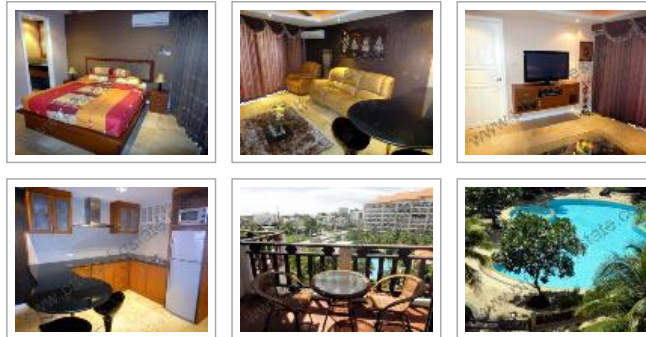

Pattaya Real Estate: Condo. Property ID# 1080

Click an image to view big photo.

Condo - Jomtien	Royal Hill Resort for sale
Area, sq.m.:	91
Floor:	2
Bed(s):	2
Bath(s):	2
Furnished:	Furnished
Balcony size:	Large balcony
Seaview:	No seaview
Ownership:	Foreign Name
Property transfer fee:	50/50 split
Sale price:	4,500,000.00 THB

[Download this page as pdf.](#)

[Ask more about this property.](#) [Email this property to a friend.](#)

Condo description.

Very spacious apartment at Pattaya Hill Resort for sale. The apartment with 2 bedrooms, 2 bathrooms, large living room and dining room, large balcony with pool views. Fully furnished and decorate, Euro kitchen. The best facilities here offers spa, sauna, steam, fitness, shop and restaurant. Large communal swimming pool. The very conveniently located for public transport around Pattaya and Jomtien. You can easily to hop on the baht bus and be at the famous "Walking Street" and Pattaya down town .