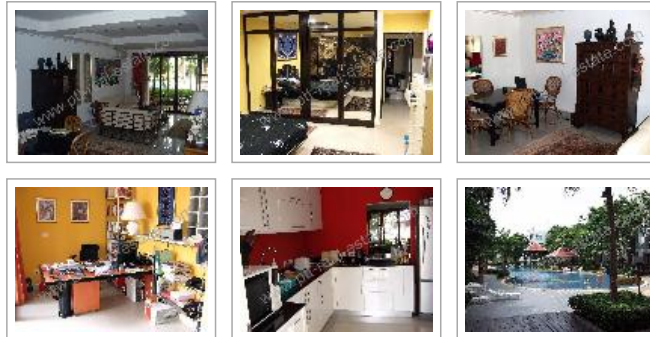

Search Real Estate:

Find condo or house
Property ID:
OR FAST SEARCH:
Type:
Price:
Zone:
☐ Economic First
☐ Luxury First

[Advanced search](#)

Real Estate in Pattaya:

- [New projects](#)
- [Best price condos](#)
- [Condos for sale](#)
- [Condos for rent](#)
- [Houses for sale](#)
- [Houses for rent](#)
- [Commercial property](#)
- [Property renovation](#)

Deals of the week:

- [Condo Pattaya](#)
- [House Pattaya](#)
- [Business](#)

Call us anytime:

Kim (English, Thai):
+66 8 4866 5346
Skype: pttkim
Jack (Русский, English):
+66 8 4449 1254
Skype: vei1971
pttrealestate@gmail.com

Pattaya Real Estate: Condo. Property ID# 1093

Click an image to view big photo. Scroll page down to see map.

Condo - Jomtien	Metro beach front condo for rent
Area, sq.m.:	110
Floor:	1
Bed(s):	1
Bath(s):	1
Furnished:	Furnished
Balcony size:	Large balcony
Seaview:	No seaview
Ownership:	Foreign Name
Property transfer fee:	50/50 split
Sale price:	7,200,000.00 THB
Rental price:	27,000.00 THB

[Download this page as pdf.](#)

[Ask more about this property.](#) [Email this property to a friend.](#)

Condo description.

Metro Jomtien beach front Condo for rent.
The best located next to the Jomtien beachroad.
A one bedroom unit separate living room and kitchen.
sleeping room with 1 king size bed.
big living room with dining room, table and chair.
1 bathroom, additional guest toilet. European kitchen with fully equipment. The unit with fully furnished and decorate, cable-TV,
DVD Player, 2 air-condition, nicely furnished, 2 verandas,
washing machine, High Speed Internet, and 24 hours security.
The best facilities here offers tennis court, table tennis, fitness room, sauna, a huge swimming pool, parking car, restaurant, and laundry service.
Price rang for Rental.
27,000 monthly per year.