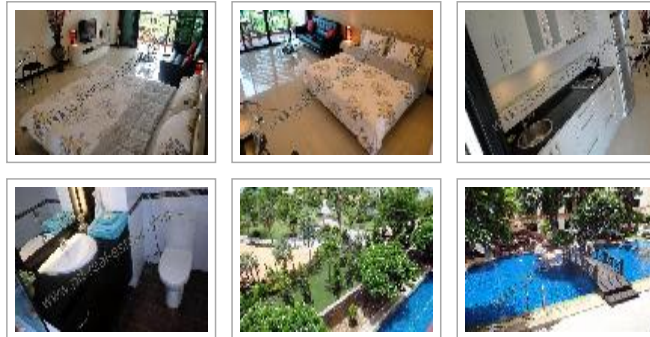

Search Real Estate:

Find condo or house
Property ID:
OR FAST SEARCH:
Type:
Price:
Zone:
Sort: ☒ Economic First
☐ Luxury First

[Advanced search](#)

Real Estate in Pattaya:

- [New projects](#)
- [Best price condos](#)
- [Condos for sale](#)
- [Condos for rent](#)
- [Houses for sale](#)
- [Houses for rent](#)
- [Commercial property](#)
- [Property renovation](#)

Deals of the week:

- [Condo Pattaya](#)
- [House Pattaya](#)
- [Business](#)

Call us anytime:

Kim (English, Thai):
+66 8 4866 5346
Skype: pttkim
Jack (Русский, English):
+66 8 4449 1254
Skype: vei1971
pttrealestate@gmail.com

Pattaya Real Estate: Studio. Property ID# 1226

Click an image to view big photo.

Studio - Naklua	Nova Mirage at Wong Amat Beach
Area, sq.m.:	44
Floor:	4
Furnished:	Furnished
Balcony size:	Medium balcony
Seaview:	No seaview
Ownership:	Thai name
Property transfer fee:	50/50 split
Rental price:	15,000.00 THB

[Download this page as pdf.](#)

[Ask more about this property.](#) [Email this property to a friend.](#)

Studio description.

Light and spacious, 44m2, 4th floor studio to let.
100m to Wong Amat Beach, 5 mins drive to Beach Road.
European kitchen with Granite surfaces, large bathroom with luxury fittings/vanity unit. Plasma screen TV, cable, DVD, fly screens, balcony furniture, air con, water heater, Large mirrored wardrobes with plenty of hanging / drawer space.

12 months 15,000 B/Month
6 months 18,000 B/Month

One person recommends this. [Sign Up](#) to see what your friends recommend.