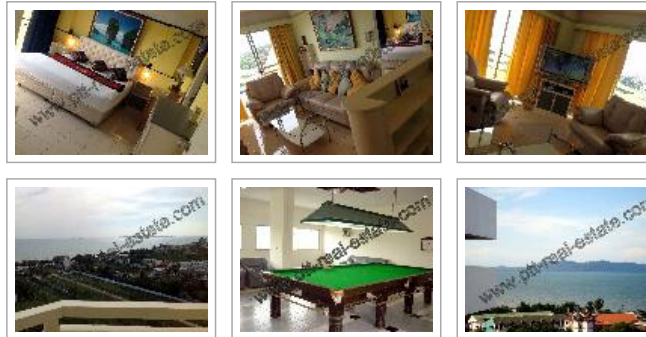

**Pattaya Real Estate: Condo. Property ID# 1241**

*Click an image to view big photo.*

<b>Condo - Jomtien</b>	Jomtien Condo Chain
<b>Area, sq.m.:</b>	67
<b>Floor:</b>	15
<b>Bed(s):</b>	2
<b>Bath(s):</b>	2
<b>Furnished:</b>	Furnished
<b>Balcony size:</b>	Medium balcony
<b>Seaview:</b>	Seaview
<b>Ownership:</b>	<b>Foreign Name</b>
<b>Property transfer fee:</b>	50/50 split
<b>Sale price:</b>	4,500,000.00 THB
<b>Rental price:</b>	17,000.00 THB

[Download this page as pdf.](#)

[Ask more about this property.](#) [Email this property to a friend.](#)

**Condo description.**

Two bedrooms conner unit for sale or rent in Jomtien condo Chain. Fully furnished & decorate, 2 bedrooms/2 bathrooms, living room, 3 balconies with spectacular sea view, Euro kitchen. Facilities with communal pool, Gym, snooker room, and car park. Approx 500 meters from Jomtien beach and a taxi route. Minimum rent 1 year contract only.