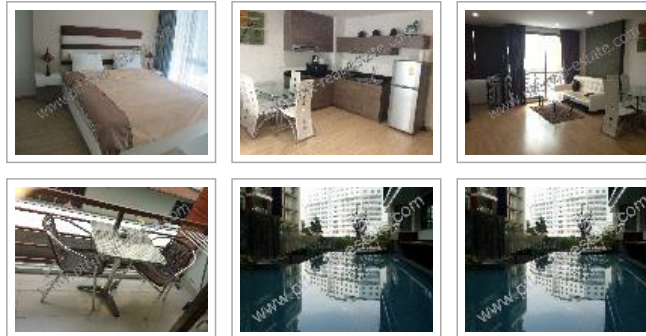

**Pattaya Real Estate: Condo. Property ID# 1426**

*Click an image to view big photo.*

Condo - Central Pattaya	The Urban Pattaya
<b>Area, sq.m.:</b>	52
<b>Floor:</b>	2
<b>Bed(s):</b>	1
<b>Bath(s):</b>	1
<b>Furnished:</b>	Furnished
<b>Balcony size:</b>	Medium balcony
<b>Seaview:</b>	No seaview
<b>Ownership:</b>	<b>Thai name</b>
<b>Property transfer fee:</b>	50/50 split
<b>Rental price:</b>	30,000.00 THB

[Download this page as pdf.](#)

[Ask more about this property.](#) [Email this property to a friend.](#)

**Condo description.**

The Urban Pattaya one bedroom condo for rent. The unit with fully furnished, 1 bedroom, 1 bathrooms, living room, European kitchen, balcony, Cable TV, Wi-Fi Internet, Air conditioned. Facilities offers Luxury main lobby, swimming pool for adults with spacious sun bathing deck area. Dip pool on the ground floor specially designed for children and family. Library and Business Center, Fitness center and steam room, Key card access with CCTV and security, Local cable TV, satellite TV and 24hr security. Price can be negotiable depending on season and short stay or long stay.