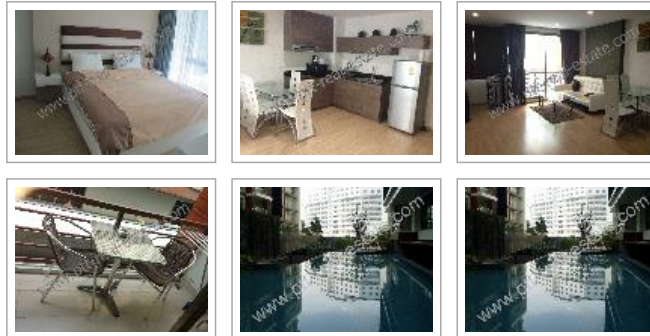

Pattaya Real Estate: Condo. Property ID# 1426

Click an image to view big photo.

Condo - Central Pattaya	The Urban Pattaya
Area, sq.m.:	52
Floor:	2
Bed(s):	1
Bath(s):	1
Furnished:	Furnished
Balcony size:	Medium balcony
Seaview:	No seaview
Ownership:	Thai name
Property transfer fee:	50/50 split
Rental price:	30,000.00 THB

[Download this page as pdf.](#)

[Ask more about this property.](#) [Email this property to a friend.](#)

Condo description.

The Urban Pattaya one bedroom condo for rent. The unit with fully furnished, 1 bedroom, 1 bathrooms, living room, European kitchen, balcony, Cable TV, Wi-Fi Internet, Air conditioned. Facilities offers Luxury main lobby, swimming pool for adults with spacious sun bathing deck area. Dip pool on the ground floor specially designed for children and family. Library and Business Center, Fitness center and steam room, Key card access with CCTV and security, Local cable TV, satellite TV and 24hr security. Price can be negotiable depending on season and short stay or long stay.