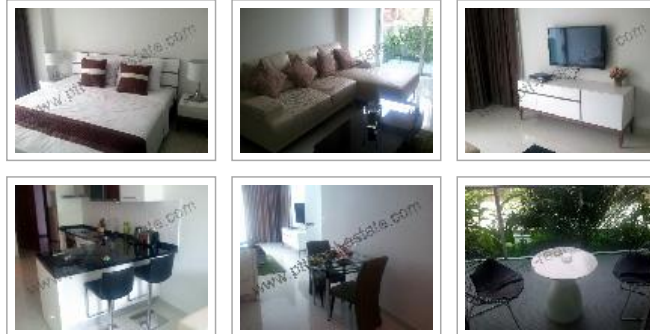

Pattaya Real Estate: Condo. Property ID# 1550

Click an image to view big photo.

Condo - Naklua	Laguna Height condominium
Area, sq.m.:	85
Floor:	1
Bed(s):	2
Bath(s):	2
Furnished:	Furnished
Balcony size:	Large balcony
Seaview:	No seaview
Ownership:	Foreign Name
Property transfer fee:	50/50 split
Rental price:	30,000.00 THB

[Download this page as pdf.](#)

[Ask more about this property.](#) [Email this property to a friend.](#)

Condo description.

Laguna Height Long Beach Condo for rent. The fully furnished unit offers 2 bedrooms/2 bathrooms, living room, balcony with great sea view, open plan with fully equipped kitchen, 3 plasma TV in each unit, Cable TV, tile floor, 3 air condition.

The best facilities here offers.

- Rooftop infinity pool&sun-deck with stunning seafront views
- Private Jacuzzi on balcony
- 24 hours luxury lobby reception area
- Key card entry system
- Fitness center/Gym
- Internet Wi-Fi
- 24 hours security guard
- Private access to the beach with few minutes by walk.
- LONG TERM RENT WITH 1 YEAR CONTRACT ONLY.