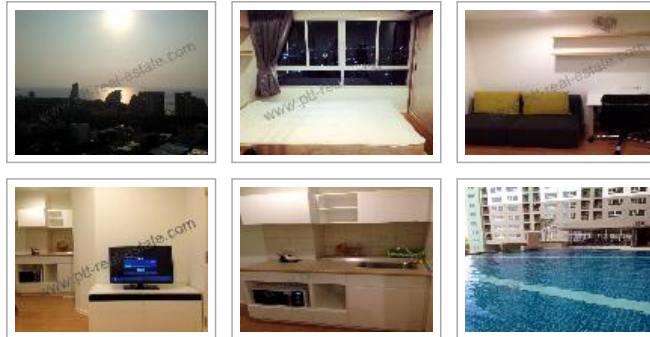

Pattaya Real Estate: Studio. Property ID# 1551

Click an image to view big photo.

Studio - Naklua	Lumpini Ville condominium
Area, sq.m.:	26
Floor:	25
Furnished:	Furnished
Balcony size:	Small balcony
Seaview:	Seaview
Ownership:	Thai name
Property transfer fee:	50/50 split
Rental price:	13,000.00 THB

[Download this page as pdf.](#)

[Ask more about this property.](#) [Email this property to a friend.](#)

Studio description.

New room For Rent Condo Lumpini Ville Pattaya Naklua Wongamart. Building B, 25 floor with the best sea view and city view. Condo is located next to Soi Naklua 16 aprox 400m from the sea, very convenient.

The fully unit with all Electric appliances ,LCD TV , air condition, Fridge, Water Heater Microwave.

Dining Table Set and Sofa set.

Electronic Keycard Entrance of Condo and 24 hour Security Guard.

Fire Alarms.