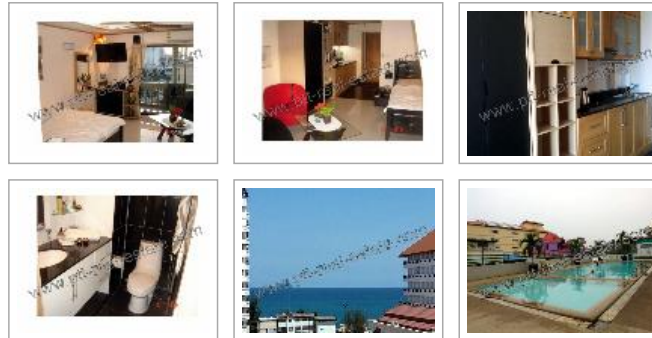

Pattaya Real Estate: Studio. Property ID# 1554

Click an image to view big photo.

Studio - Jomtien	Thip Condominium
Area, sq.m.:	32
Floor:	9
Furnished:	Furnished
Balcony size:	Medium balcony
Seaview:	No seaview
Ownership:	Foreign Name
Property transfer fee:	50/50 split
Rental price:	12,000.00 THB

[Download this page as pdf.](#)

[Ask more about this property.](#) [Email this property to a friend.](#)

Studio description.

Thip Condominium at Jomtien Soi 7 for rent.
 This 32 sqm, high floor with city view, mountain and sea view on big balcony. The condo is fully furnished.
 Euro style kitchen, 24 security, and CCTV just a few step walk to the beach, restaurant, market, bar, taxi, Tuk Tuk.
 Price range for rent.
 less than 6 months 15,000 THB per month
 6 months 13,000 THB per month
 12 months 12,000 THB per month price including internet, and cable T.V not including electricity and water. Payment 2 months deposit, and one month rent in advance for 6-12 months contract.