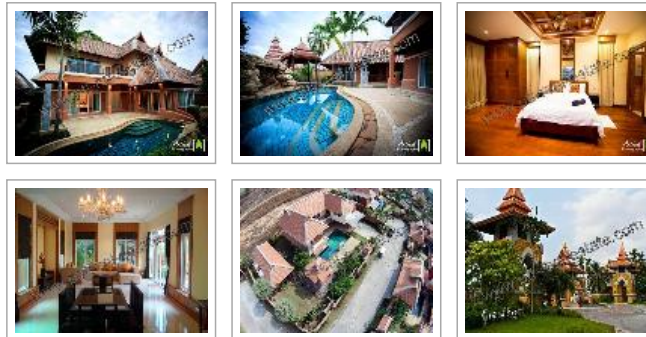

Skype: vei1971

pttrealestate@gmail.com

Pattaya Real Estate: House. Property ID# 1564

Click an image to view big photo.

House - East Pattaya	Grand Regent pool Villa
Area, sq.m.:	312
Floor:	2
Bed(s):	5
Bath(s):	4
Furnished:	Furnished
Balcony size:	Large balcony
Seaview:	No seaview
Ownership:	Thai Company
Property transfer fee:	50/50 split
Sale price:	27,970,000.00 THB
Rental price:	90,000.00 THB

[Download this page as pdf.](#)

[Ask more about this property.](#) [Email this property to a friend.](#)

House description.

Private pool villa for rent. The land size 664 sq.m. and villa size 312 sq.m. with 5 bedroom/ 4 bathroom, large living room and dining area. Fully furnished with villa offers a private pool, modern kitchen units , high quality of wooden floor, fully equip with dish wisher, washer and dryer, 24 security on site and CCTV. Walk few step to the Regent School Pattaya. Good and secured neighborhood.