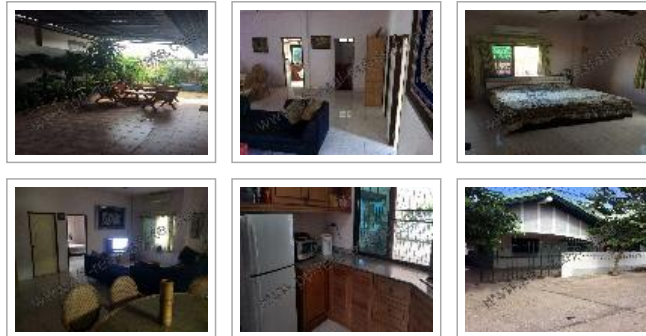

Pattaya Real Estate: House. Property ID# 1602

Click an image to view big photo.

| | |
|-------------------------------|-----------------------|
| House - East Pattaya | Paradise Hill Village |
| Area, sq.m.: | 180 |
| Floor: | 1 |
| Bed(s): | 2 |
| Bath(s): | 2 |
| Furnished: | Partially furnished |
| Balcony size: | No balcony |
| Seaview: | No seaview |
| Ownership: | Thai name |
| Property transfer fee: | 50/50 split |
| Sale price: | 2,500,000.00 THB |
| Rental price: | 15,000.00 THB |

[Download this page as pdf.](#)

[Ask more about this property.](#) [Email this property to a friend.](#)

House description.

for rent in East Pattaya. 2 bed/ 2 bath, large living room, private garden, some part of furniture, Euro Kitchen. Located in quiet area easy access to all major facilities 15 minutes drive to Carrefour, Big C, Tesco Lotus. The house offers you unique holiday opportunity of an ideal holiday home for couples as well as for families. Price range 15,000 baht/month for 12 month contract.