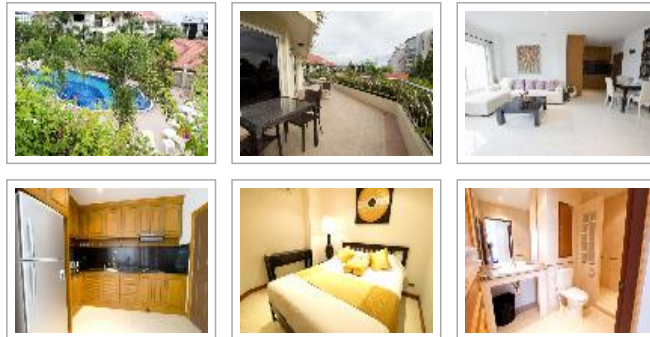

**Pattaya Real Estate: Condo. Property ID# 1606**

*Click an image to view big photo. Scroll page down to see map.*

<b>Condo - Pratumnak</b>	Nordic Parkhill
<b>Area, sq.m.:</b>	85
<b>Floor:</b>	4
<b>Bed(s):</b>	2
<b>Bath(s):</b>	2
<b>Furnished:</b>	Furnished
<b>Balcony size:</b>	Huge balcony
<b>Seaview:</b>	No seaview
<b>Ownership:</b>	<b>Foreign Name</b>
<b>Property transfer fee:</b>	50/50 split
<b>Rental price:</b>	55,000.00 THB

[Download this page as pdf.](#)

[Ask more about this property.](#) [Email this property to a friend.](#)

**Condo description.**

Spacious and bright 2 bedroom 2 bathroom apartments with a large terrace. Price may vary depending on the season and the lease term.