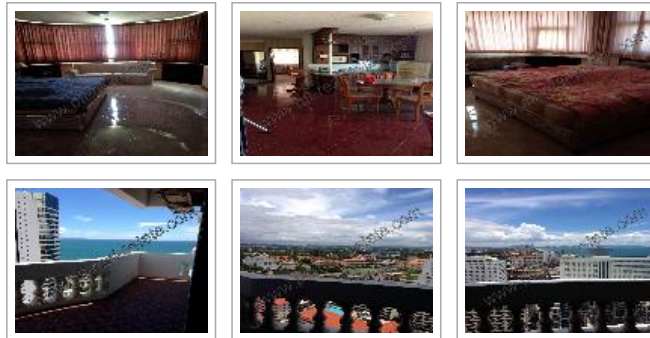

**Pattaya Real Estate: Condo. Property ID# 1622**

*Click an image to view big photo.*

<b>Condo - Jomtien</b>	Jomtien Complex condominium
<b>Area, sq.m.:</b>	124
<b>Floor:</b>	21
<b>Bed(s):</b>	2
<b>Bath(s):</b>	2
<b>Furnished:</b>	Furnished
<b>Balcony size:</b>	Large balcony
<b>Seaview:</b>	Seaview
<b>Ownership:</b>	<b>Foreign Name</b>
<b>Property transfer fee:</b>	50/50 split
<b>Rental price:</b>	36,000.00 THB

[Download this page as pdf.](#)

[Ask more about this property.](#) [Email this property to a friend.](#)

**Condo description.**

Two bedrooms condo in the corner for rent. Fully furnished & decorate, Air Conditioning, Hot Water, Private Balcony with View, Wi-Fi Internet connection. Swimming pool with sun chairs, Spectacular views of Pattaya and Jomtien. Sauna and steam room, Gym / fitness center, Snooker & Ping Pong tables, 24 hours security guards on duty, laundry, Lobby coffee shop, Massage service, mini mart & shop. Just 5 minutes walk to the beach.