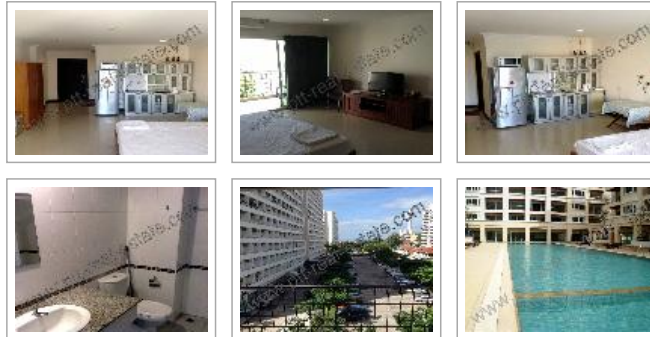

Pattaya Real Estate: Studio. Property ID# 1623

Click an image to view big photo.

Studio - Jomtien	Platinum Suites condo
Area, sq.m.:	46
Floor:	5
Furnished:	Furnished
Balcony size:	Medium balcony
Seaview:	No seaview
Ownership:	Foreign Name
Property transfer fee:	50/50 split
Sale price:	2,900,000.00 THB

[Download this page as pdf.](#)

[Ask more about this property.](#) [Email this property to a friend.](#)

Studio description.

Platinum Suites Condominium Pattaya Jomtien. A beautifully studio apartment at Platinum Suites are dedicated to executive apartments and offer the perfect home or investment property for the future. Full facilities offers features a 60 meter swimming pool, A beautiful garden, cover parking, shop, restaurants, massage, salon, laundry service and so much more...