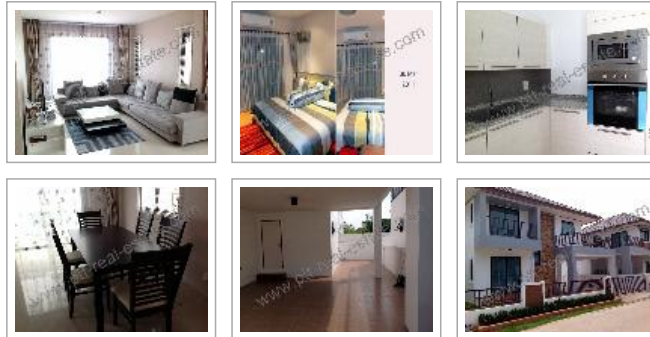

Skype: vei1971

[pttrealestate@gmail.com](mailto:pttrealestate@gmail.com)

**Pattaya Real Estate: House. Property ID# 1624**

*Click an image to view big photo.*

<b>House - East Pattaya</b>	Uriwan Park View
<b>Area, sq.m.:</b>	240
<b>Floor:</b>	2
<b>Bed(s):</b>	3
<b>Bath(s):</b>	3
<b>Furnished:</b>	Furnished
<b>Balcony size:</b>	Large balcony
<b>Seaview:</b>	No seaview
<b>Ownership:</b>	<b>Thai name</b>
<b>Property transfer fee:</b>	50/50 split
<b>Rental price:</b>	35,000.00 THB

[Download this page as pdf.](#)

[Ask more about this property.](#) [Email this property to a friend.](#)

**House description.**

Uraiwan Park View house for rent on Soi. Saim country Club. The house has 3 bedrooms/ 3 bathrooms, master bedroom with king size bed, second floor has 2 bedroom one with Queen bed and other one with single bed. Fully furnished all with new furniture, air cons, European kitchen, dinning table with 6 seat, A large living room with big plasma TV.