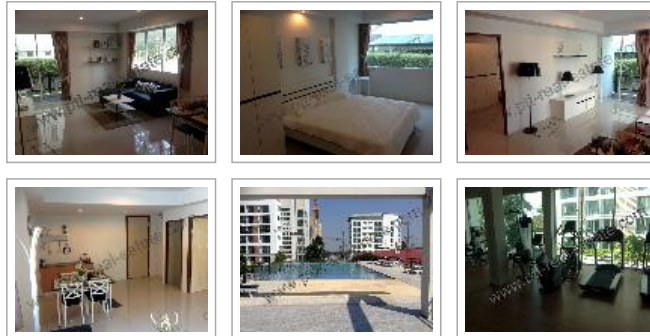

Pattaya Real Estate: Condo. Property ID# 1626

Click an image to view big photo.

Condo - East Pattaya	The Mountain Condominium
Area, sq.m.:	57
Floor:	2
Bed(s):	1
Bath(s):	1
Furnished:	Furnished
Balcony size:	Large balcony
Seaview:	No seaview
Ownership:	Foreign Name
Property transfer fee:	50/50 split
Sale price:	2,099,380.00 THB

[Download this page as pdf.](#)

[Ask more about this property.](#) [Email this property to a friend.](#)

Condo description.

The Mountain Condominium. Located in East Side of Pattaya Soi Khao Talo. This low rise building development. All local amenities, public transport

All units comes fully furnished with kitchenette, built in wardrobes, air conditioning, quality bathroom with hot water and balcony.

The building has 24 hour security, communal swimming pool, and Gym.

2 people recommend this. [Sign Up](#) to see what your friends recommend.