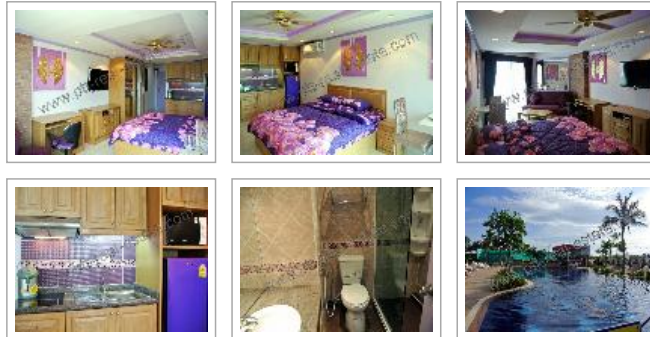

Pattaya Real Estate: Studio. Property ID# 1629

Click an image to view big photo.

Studio - Jomtien	Jomtien Beach Condominium
Area, sq.m.:	34
Floor:	6
Furnished:	Furnished
Balcony size:	Medium balcony
Seaview:	Partly seaview
Ownership:	Foreign Name
Property transfer fee:	50/50 split
Sale price:	1,950,000.00 THB

[Download this page as pdf.](#)

[Ask more about this property.](#) [Email this property to a friend.](#)

Studio description.

A beautiful studio condo for sale. The best located in the heart of Jomtien. Studio has bedroom / bathroom / balcony. Fully furnished and decarate built in furnitures to high quality standard. Has everything you need for a comfortable stay - internet, refrigerator, TV with lot of channels, European-equipped kitchen. Facilities include great pool, gym, lots of places for parking cars and motorbikes, 24-hour security, two steps from the sea.