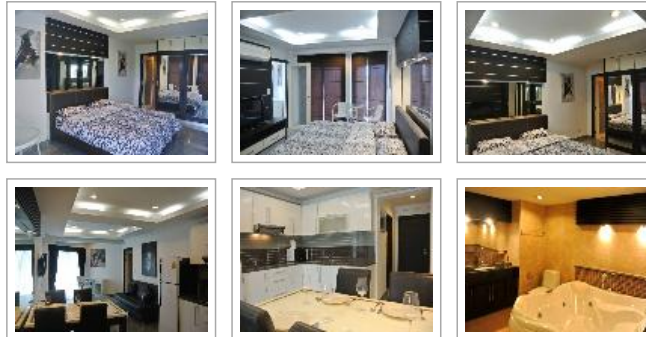

Pattaya Real Estate: Condo. Property ID# 1633

Click an image to view big photo.

Condo - Jomtien	Jomtien Beach Condominium
Area, sq.m.:	68
Floor:	6
Bed(s):	1
Bath(s):	1
Furnished:	Furnished
Balcony size:	Medium balcony
Seaview:	Partly seaview
Ownership:	Foreign Name
Property transfer fee:	50/50 split
Sale price:	3,800,000.00 THB

[Download this page as pdf.](#)

[Ask more about this property.](#) [Email this property to a friend.](#)

Condo description.

A beautiful condo for sale. The best located in the heart of Jomtien. The unit has 1 bedroom / 1 bathroom with Jacuzzi / balcony. Fully furnished and decorate built in furniture to high quality standard. Has everything you need for a comfortable stay - internet, refrigerator, TV with lot of channels, European-equipped kitchen.