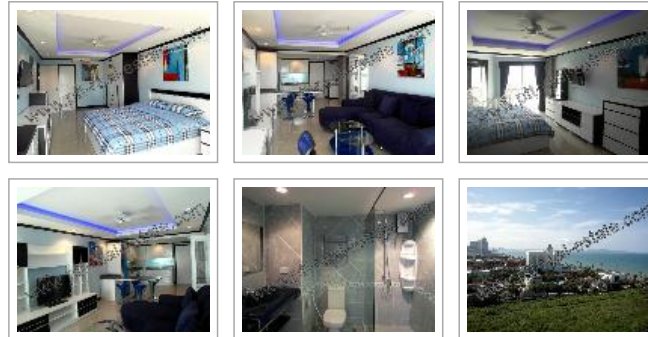

Pattaya Real Estate: Condo. Property ID# 1634

Click an image to view big photo.

Condo - Jomtien	Jomtien Beach Condominium
Area, sq.m.:	72
Floor:	16
Bed(s):	1
Bath(s):	1
Furnished:	Furnished
Balcony size:	Medium balcony
Seaview:	Seaview
Ownership:	Foreign Name
Property transfer fee:	50/50 split
Sale price:	4,500,000.00 THB

[Download this page as pdf.](#)

[Ask more about this property.](#) [Email this property to a friend.](#)

Condo description.

A beautiful condo for sale. The best located in the heart of Jomtien. The unit has 1 bedroom / 1bathroom / balcony. Fully furnished and decarate built in furnitures to high quality standard. Has everything you need for a comfortable stay - internet, refrigerator, TV with lot of channels, European-equipped kitchen and washing Machine. Facilities include great pool, gym, lots of places for parking cars and motorbikes, 24-hour security, two steps from the sea.