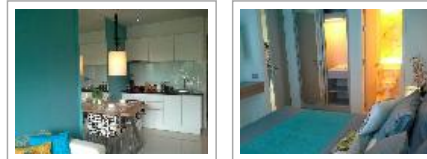

Pattaya Real Estate: Condo. Property ID# 1667

Click an image to view big photo.

Condo - Jomtien	ATLANTIS CONDO RESORT
Area, sq.m.:	43
Floor:	7
Bed(s):	1
Bath(s):	1
Furnished:	Furnished
Balcony size:	Medium balcony
Seaview:	No seaview
Ownership:	Foreign Name
Property transfer fee:	50/50 split
Rental price:	15,000.00 THB

LOCATION: Jomtien 2nd ROAD

Floor : 7

LIVING AREA : 43 Sqm

DETAILS : 1 BEDROOM, 1 BATHROOM, 1 LIVING ROOM, 2 AIR-CONS, FULLY FURNISHED, EUROPEAN KITCHEN, CABLE TV , INTERNET, COMMUNITY POOL , GARDEN, 24 hr SECURITY GUARD.