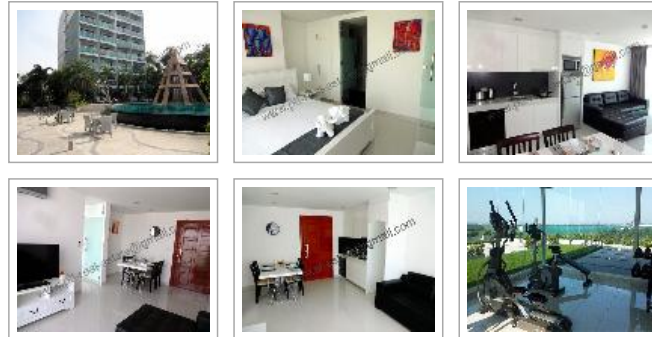

**Pattaya Real Estate: Condo. Property ID# 1681**

*Click an image to view big photo.*

<b>Condo - Naklua</b>	Club Royal Condominium
<b>Area, sq.m.:</b>	43
<b>Floor:</b>	6
<b>Bed(s):</b>	1
<b>Bath(s):</b>	1
<b>Furnished:</b>	Furnished
<b>Balcony size:</b>	Medium balcony
<b>Seaview:</b>	No seaview
<b>Ownership:</b>	<b>Foreign Name</b>
<b>Property transfer fee:</b>	50/50 split
<b>Rental price:</b>	20,000.00 THB

[Download this page as pdf.](#)

[Ask more about this property.](#) [Email this property to a friend.](#)

**Condo description.**

Club Royal is the perfect choice for those who want to be located in Wongamat, with easy access to a private beach. This is 1 bedroom/ 1 bathroom, balcony, living room, with fully furnished, European kitchen, 2 large plasma TV. The best facilities offers a hugs swimming pool, fitness, roof terrace, cafe and lounge, water sports, beauty & spa services, rooftop sun decks and relaxation areas, rooftop infinity. Price range for rent.  
 26.000/month.  
 24.000/month 6 months contract.  
 20.000/month 1 year contract.