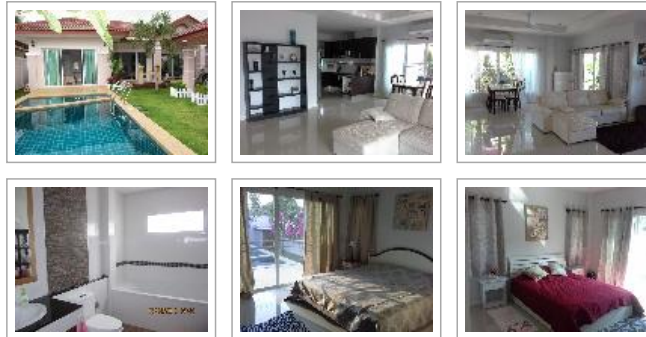

Pattaya Real Estate: House. Property ID# 1691

Click an image to view big photo. Scroll page down to see map.

House - East Pattaya	The Bliss house
Area, sq.m.:	150
Floor:	1
Bed(s):	3
Bath(s):	2
Furnished:	Furnished
Balcony size:	Large balcony
Seaview:	No seaview
Ownership:	Thai Company
Property transfer fee:	50/50 split
Sale price:	5,900,000.00 THB

[Download this page as pdf.](#)

[Ask more about this property.](#) [Email this property to a friend.](#)

House description.

A cozy one-storey house in a small and safe village. The house was built in 2013, fully furnished, telephone and Internet lines installed, drinking filter, 4 air-conditioners, eurokitchen, washing machine and dishwasher.