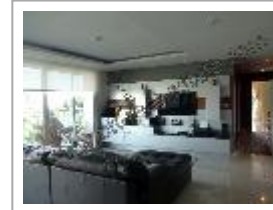

Deals of the week:

- [Condo Pattaya](#)
- [House Pattaya](#)
- [Business](#)

Pattaya Real Estate: Condo. Property ID# 1697

Click an image to view big photo.

Condo - Pratumnak	Hyde Park Residence 2
Area, sq.m.:	147
Floor:	8
Bed(s):	2
Bath(s):	2
Furnished:	Furnished
Balcony size:	Huge balcony
Seaview:	No seaview
Ownership:	Foreign Name
Property transfer fee:	50/50 split
Sale price:	6,950,000.00 THB
Rental price:	60,000.00 THB

We solve all the issues

+66 (0) 8 444 912 54

Subscribe for news:

Your email...

Subscribe...

A Beautiful 2 bedroom Penthouse for sale or rent at Hyde Park Residence 2 . Reception, roof top pool with Jacuzzi, 24 hour security, closed circuit TV security, tropical garden. Positioned on the main Pattaya to Jomtien Baht bus route, close to Walking Street. Lounge with fully equipped fitted kitchen. 2 bedrooms each with bathroom ensuite and fitted wardrobes. Hot water in the kitchen as well as the bathrooms. 3 air cons of 18,000 BTU, fridge/freezer, 4 hotplates hood/extractor, microwave. Hi speed Internet , telephone connection, cable TV connection. A 50 inch Plasma TV in the lounge, two 32 inch LCD TVs in the bedrooms. Minimum rent 1 year contract only.