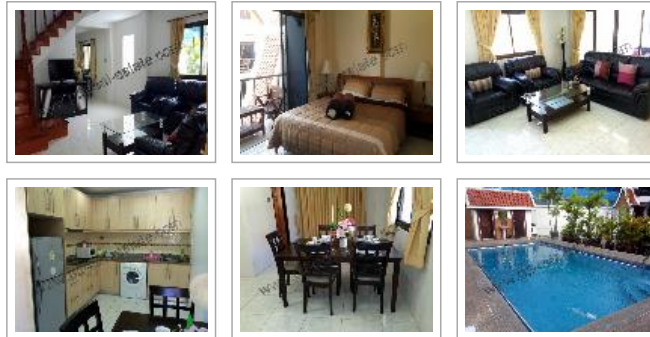

Pattaya Real Estate: House. Property ID# 1698

Click an image to view big photo.

House - Pratumnak	Corrib Villa Resort
Area, sq.m.:	120
Floor:	2
Bed(s):	2
Bath(s):	2
Furnished:	Furnished
Balcony size:	Medium balcony
Seaview:	No seaview
Ownership:	Foreign Name
Property transfer fee:	50/50 split
Rental price:	23,000.00 THB

[Download this page as pdf.](#)

[Ask more about this property.](#) [Email this property to a friend.](#)

House description.

Villas for rent on Pratumnak Golden Hill. 2 beds/2 baths, large living area, big balcony, fully furnished & decorates, European Kitchen, cable TV, car park, COMMUNAL POOL, and 24 security. 400 meters from the beach. SHORT TERM RENT AVAILABLE AT 45,000 BAHT/MONTH.