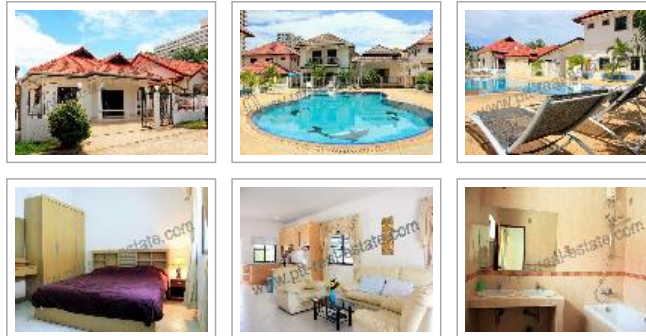

Search Real Estate:

Find condo or house
 Property ID:
OR FAST SEARCH:
 Type:
 Price:
 Zone:
 Sort: Economic First
 Luxury First

[Advanced search](#)

Real Estate in Pattaya:

- [New projects](#)
- [Best price condos](#)
- [Condos for sale](#)
- [Condos for rent](#)
- [Houses for sale](#)
- [Houses for rent](#)
- [Commercial property](#)
- [Property renovation](#)

Pattaya Real Estate: House. Property ID# 1725

Click an image to view big photo.

House - Jomtien	Royal Park Villa
Area, sq.m.:	120
Floor:	1
Bed(s):	2
Bath(s):	2
Furnished:	Furnished
Balcony size:	No balcony
Seaview:	No seaview
Ownership:	Thai Company
Property transfer fee:	50/50 split
Rental price:	30,000.00 THB

[Download this page as pdf.](#)

[Ask more about this property.](#) [Email this property to a friend.](#)

House description.

Royal Park Village in the heart of Jomtien, intersection of Thappraya and Theprasit road. Walking distance to the Jomtien beach, to taxi routes, and all basic services.

Clean and guarded appreciated housing estate.

This house has the communal pool of 7 houses right in the backyard. House is 2 bedrooms, 2 bathrooms, big front yard for 2 cars easily, beautiful kitchen, etc.