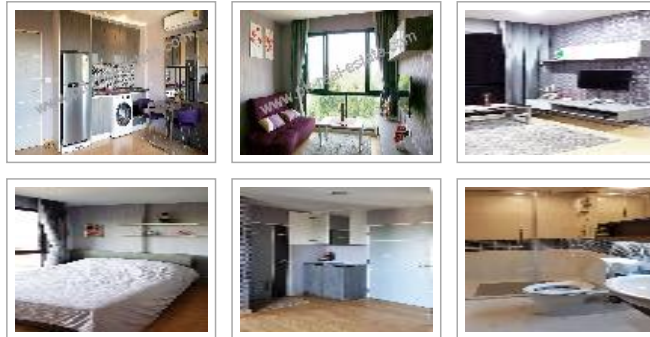

Pattaya Real Estate: Condo. Property ID# 1786

Click an image to view big photo.

Condo - Naklua	Private Paradise condo
Area, sq.m.:	32
Floor:	5
Bed(s):	1
Bath(s):	1
Furnished:	Furnished
Balcony size:	Medium balcony
Seaview:	No seaview
Ownership:	Foreign Name
Property transfer fee:	50/50 split
Rental price:	8,000.00 THB

[Download this page as pdf.](#)

[Ask more about this property.](#) [Email this property to a friend.](#)

Condo description.

The Private Paradise location on Sukhumvit Pattaya Road soi 28 behind Bangkok Hospital. A one bedroom unit with fully furnished and decorate, one bedroom/one bathroom, balcony, European kitchen, washing machine, fridge, hop, microwave and all necessary for comfort stay. Facilities offers beautiful garden, a large swimming pool, all creation is complete. Start Happiness for you as soon as The Private Paradise. Price range for rent.
 8,000 THB / month 1-6 month contract.
 7,500 THB /month 7-12 months contract.