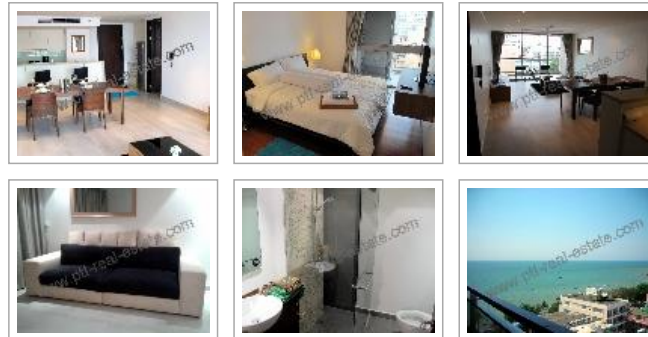

**Pattaya Real Estate: Condo. Property ID# 1791**

*Click an image to view big photo.*

<b>Condo - Central Pattaya</b>	Northshore Condo
<b>Area, sq.m.:</b>	80
<b>Floor:</b>	10
<b>Bed(s):</b>	1
<b>Bath(s):</b>	1
<b>Furnished:</b>	Furnished
<b>Balcony size:</b>	Large balcony
<b>Seaview:</b>	Seaview
<b>Ownership:</b>	<b>Thai name</b>
<b>Property transfer fee:</b>	50/50 split
<b>Sale price:</b>	6,300,000.00 THB
<b>Rental price:</b>	39,000.00 THB

[Download this page as pdf.](#)

[Ask more about this property.](#) [Email this property to a friend.](#)

**Condo description.**

North Shore Beachfront Condominium. Large balcony with sea view, fully luxury furnished, Euro Design furniture, ADSL internet, Fast Wi-Fi Internet, Telephone line, Cable TV, Washing machine, full kitchen, Fridge, etc. Swimming pool with Jacuzzis, Gyms with sauna and streaming, 24 hr security. Private garden, Private car park and just 1 minute walk to Pattaya beach. 3 min to big shopping mall.