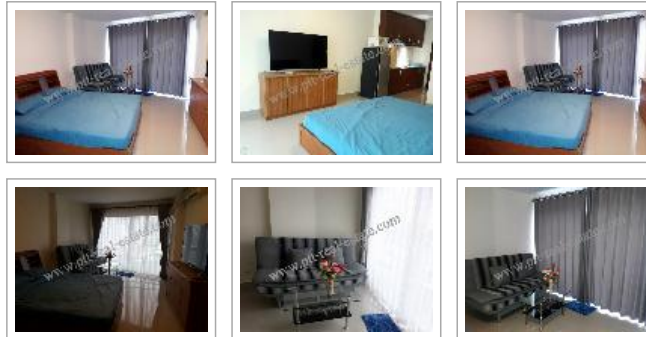

Skype: vei1971

pttrealestate@gmail.com

Pattaya Real Estate: Studio. Property ID# 1811

Click an image to view big photo.

Studio - Jomtien	View Talay 1
Area, sq.m.:	41
Floor:	5
Furnished:	Furnished
Balcony size:	Medium balcony
Seaview:	No seaview
Ownership:	Foreign Name
Property transfer fee:	50/50 split
Rental price:	9,000.00 THB

[Download this page as pdf.](#)

[Ask more about this property.](#) [Email this property to a friend.](#)

Studio description.

View Talay 1 studio unit for rent. A fully furnished and & decoration European kitchen, ceiling fan, air-con, cable TV, DVD player. Full facilities with a huge swimming pool, car park, there is also 24 hour gated, key card entry and full CCTV security. On the ground floor there are many small businesses to cater for your every need. Only minutes to supermarket, nightlife beach and a taxi route.