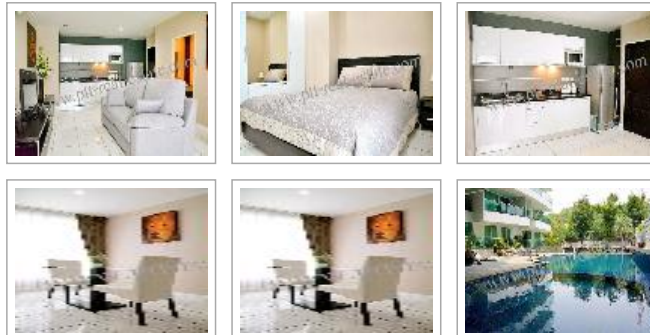

Pattaya Real Estate: Condo. Property ID# 1823

Click an image to view big photo.

Condo - Pratumnak	The Loft Pratumnak
Area, sq.m.:	47
Floor:	2
Bed(s):	1
Bath(s):	1
Furnished:	Furnished
Balcony size:	Medium balcony
Seaview:	No seaview
Ownership:	Foreign Name
Property transfer fee:	By buyer
Sale price:	2,250,000.00 THB
Rental price:	17,000.00 THB

[Download this page as pdf.](#)

[Ask more about this property.](#) [Email this property to a friend.](#)

Condo description.

The Loft Pratumnak is a Private Boutique Residence for your holiday. The unit offers 1 bedrooms / 1 bathrooms, a big balcony, fully furnished. The best facilities with outdoor pool, fitness center, children pool, Wi-Fi internet and car park. Located in a very nice , quiet area near the harbour of Jomtien and Pattaya City with short distance 5 Mins to beautiful sandy beaches, shopping area, and entertainment district.