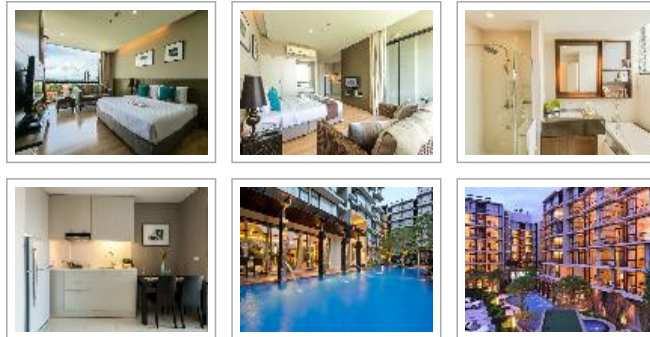

**Pattaya Real Estate: Studio. Property ID# 1832**

*Click an image to view big photo.*

<b>Studio - Central Pattaya</b>	At Mind 1
<b>Area, sq.m.:</b>	45
<b>Floor:</b>	3
<b>Furnished:</b>	Furnished
<b>Balcony size:</b>	Medium balcony
<b>Seaview:</b>	No seaview
<b>Ownership:</b>	<b>Thai name</b>
<b>Property transfer fee:</b>	50/50 split
<b>Rental price:</b>	59,000.00 THB

[Download this page as pdf.](#)

[Ask more about this property.](#) [Email this property to a friend.](#)

**Studio description.**

At Mind service residence Pattaya. A luxurious serviced apartments with daily premier hotel services to accommodate you in Pattaya. Available for room only or room with breakfast rates.