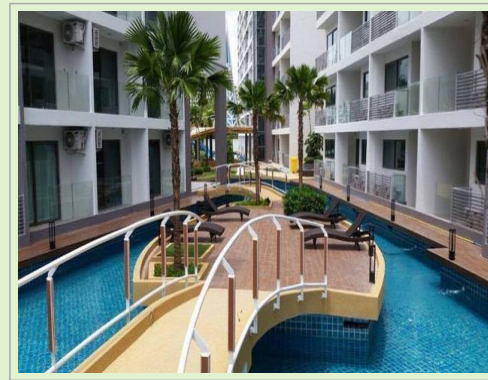

LINE Add friend

Law service:

1. Company
   - Taxes
   - Accounting
   - Audit
   - Licenses
   - Land office
   - Visas
   - Invitations
   - Work permit
   - Customs
   - Courts
2. **We solve all the issues**
   +66 (0) 8 444 912 54

Subscribe for news:

Your email...

Subscribe...

We never send spam.

Our social life:

- [RSS feed](#)
- [Facebook](#)
- [Twitter](#)
- [YouTube](#)

Bookmark with: [Facebook](#) [Twitter](#) [Digg](#) [Reddit](#) [Stumble](#) [Delicious](#)

[Pattaya: Wikipedia.](#)

Tags: [condo](#), [house](#), [villa](#), [commercial](#), [pattaya](#), [thailand](#), [ownership](#), [seaview](#)

[Buy condo in Pattaya](#), [rent condo in Pattaya](#) | [Site map](#) | [Terms of Use](#) | [Email to us](#) | [Cloud](#) | [XML](#) | [Login](#)

©2009-2019 Kim Property Real Estate Co. LTD, Pattaya, 245/122 Moo 9 Pattaya Klang Road, Nonprue Banglamung Chonburi 20150