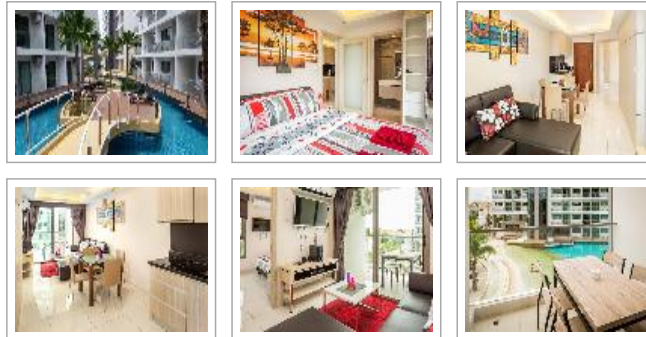

Pattaya Real Estate: Condo. Property ID# 1850

Click an image to view big photo.

Condo - Jomtien	Laguna Beach Resort 1
Area, sq.m.:	56
Floor:	3
Bed(s):	2
Bath(s):	2
Furnished:	Furnished
Balcony size:	Large balcony
Seaview:	No seaview
Ownership:	Foreign Name
Property transfer fee:	50/50 split
Sale price:	2,800,000.00 THB

[Download this page as pdf.](#)

[Ask more about this property.](#) [Email this property to a friend.](#)

Condo description.

Laguna Beach Resort 1 is situated at Jomtien area in 900 meters from Jomtien Beach. 2 bedrooms 2 bathrooms, large balcony with pool view. Fully furnished include a dining area and a seating area with a flat-screen TV. There is also a kitchen, equipped with a microwave, refrigerator and stove top, a fitness centre and sun terrace.