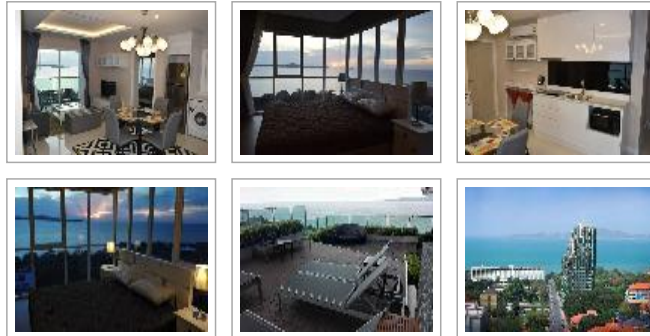

Pattaya Real Estate: Condo. Property ID# 1860

Click an image to view big photo.

Condo - Pratumnak	One Tower
Area, sq.m.:	60
Floor:	14
Bed(s):	1
Bath(s):	1
Furnished:	Furnished
Balcony size:	Medium balcony
Seaview:	Seaview
Ownership:	Foreign Name
Property transfer fee:	50/50 split
Rental price:	35,000.00 THB

[Download this page as pdf.](#)

[Ask more about this property.](#) [Email this property to a friend.](#)

Condo description.

One Tower Pratumnak Condo for rent Prime location near to the beach in quiet area of Pratumnak Hill.

This is a one bedroom/one bathroom corner unit with spectacular sea view of Kohlan. Built in high gloss white laminate Western kitchen with a white granite counter-top together with glass splash backs and a stainless-steel, single bowl, above-counter sink, Fully fit kitchen include 4-plate induction hob, slim-line extractor hood, microwave, kettle, washing machine and fridge/freezer. Plus a breakfast table with 4 seats. A large private balcony with tempered glass balustrades for optimal sea and city views. Outdoor table and 2 chairs included.