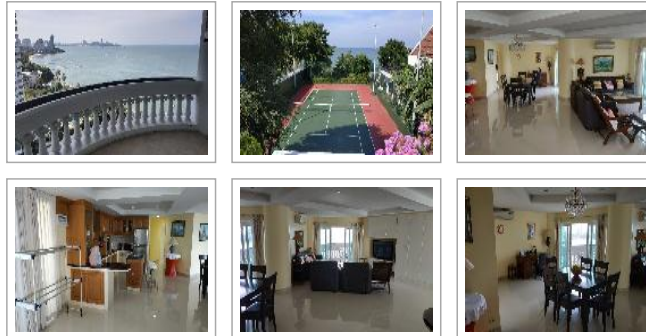

Pattaya Real Estate: Condo. Property ID# 1869

Click an image to view big photo.

Condo - Naklua	Silver Beach
Area, sq.m.:	200
Floor:	14
Bed(s):	2
Bath(s):	2
Furnished:	Furnished
Balcony size:	Huge balcony
Seaview:	Seaview
Ownership:	Foreign Name
Property transfer fee:	50/50 split
Rental price:	55,000.00 THB

[Download this page as pdf.](#)

[Ask more about this property.](#) [Email this property to a friend.](#)

Condo description.

Apartment of 200 m2 in Silver Beach condominium for rent (Naklua). 2 bedrooms and 2 bathrooms, fully furnished and furnished with panoramic sea views from the 14th floor. The condominium has everything: a huge swimming pool, tennis court, gym, security, parking, access directly to the sea. Rent for a year, 55,000 baht per month.