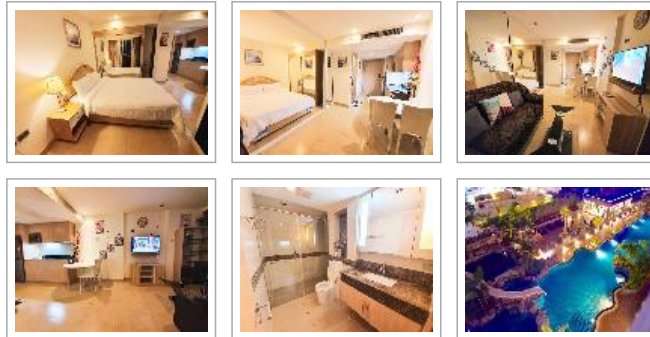

Search Real Estate:

Find condo or house
Property ID:
OR FAST SEARCH:
Type:
Price:
Zone:
Sort: ☒ Economic First
☐ Luxury First

[Advanced search](#)

Real Estate in Pattaya:

- [New projects](#)
- [Best price condos](#)
- [Condos for sale](#)
- [Condos for rent](#)
- [Houses for sale](#)
- [Houses for rent](#)
- [Commercial property](#)
- [Property renovation](#)

Deals of the week:

- [Condo Pattaya](#)
- [House Pattaya](#)
- [Business](#)

Call us anytime:

Kim (English, Thai):
+66 8 4866 5346
Skype: pttkim
Jack (Русский, English):
+66 8 4449 1254
Skype: vei1971
pttrealestate@gmail.com

Pattaya Real Estate: Studio. Property ID# 1918

Click an image to view big photo.

Studio - Pratumnak	The Cliff condominium
Area, sq.m.:	40
Floor:	5
Furnished:	Furnished
Balcony size:	Medium balcony
Seaview:	Any
Ownership:	Foreign Name
Property transfer fee:	50/50 split
Rental price:	12,000.00 THB

[Download this page as pdf.](#)

[Ask more about this property.](#) [Email this property to a friend.](#)

Studio description.

The Cliff condominium studio for rent with nice pool view. Fully furnished and decorated, 40 inc smart TV, washing machine, internet, air con, European kitchen, fridge etc. Facilities offered Swimming pool, Jacuzzi, sauna, gymnasium, laundry and cleaning services. Nice location only 400 meters walking distance to beach. Price range for rent
Rent 1 year contract 12,000 Baht per month.
Rent 6 months contract 14,000 Baht per month.
Rent 3 months contract 16,000 Baht per month.

[Sign Up](#) to see what your friends recommend.